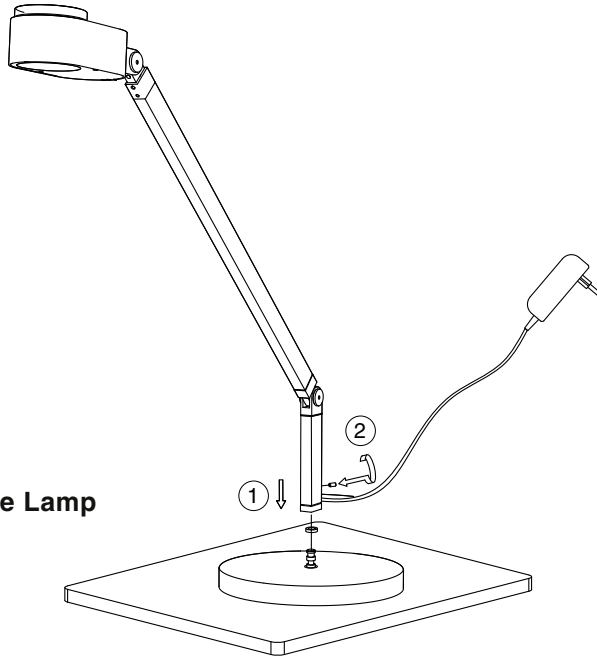

reddot award 2019
winner

INVITING

Table Lamp

Clip Lamp

Wall Lamp

off 100%

Color light Controller
2700K - 4800K

	This product contains a light source of energy efficiency class F Este producto contiene una fuente luminosa de eficiencia energética F	