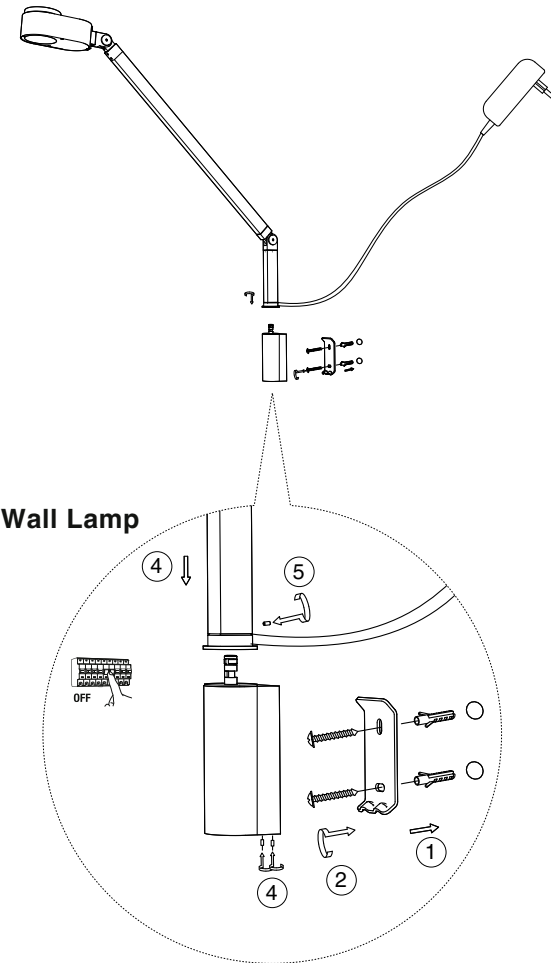

reddot award 2019
winner

INVITING

Table Lamp

Clip Lamp

Wall Lamp

off 100%

Color light Controller
2700K - 4800K

	This product contains a light source of energy efficiency class F Este producto contiene una fuente luminosa de eficiencia energética F	