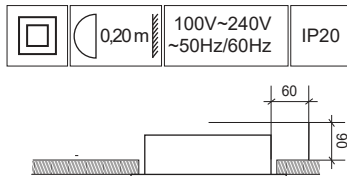

LIGHT SOURCE OPTIONS - OPCIONES DE FUENTE DE LUZ

GU10 MAX 8W LED (not included)
socket - portalámparas (not included)

MR16 12V MAX 8W LED (not included)
socket - portalámparas (not included)
gear - equipo (not included)