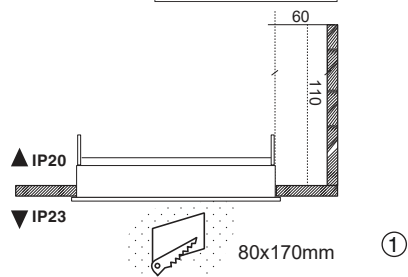

TECHNICAL FEATURES

ref. 43398 white
ref. 43408 black

ref. 43396 white
ref. 43406 black

ref. 43397 white
ref. 43407 black

Together we take care of the planet

Option 1 GU10 MAX 8W LED no incl.

Option 2 MR16 12V MAX 8W LED no incl.