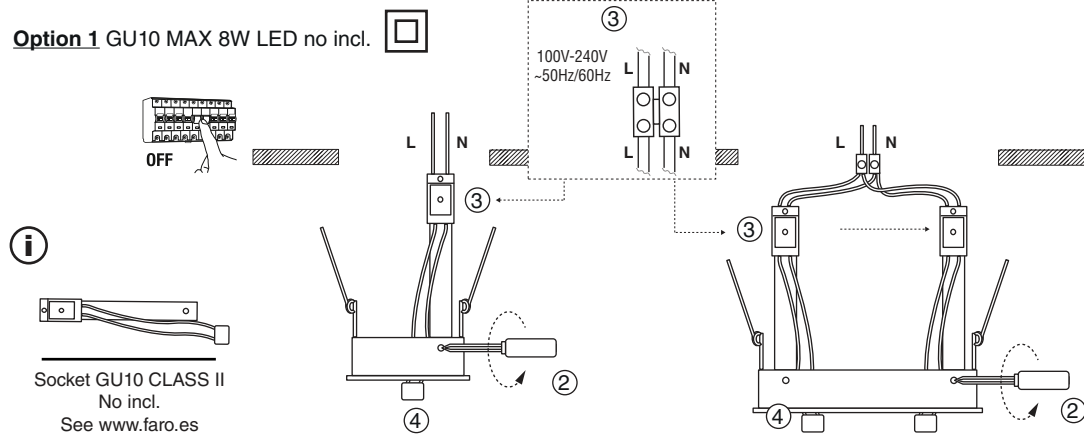

TECHNICAL FEATURES

ref. 43398 white
ref. 43408 black

ref. 43396 white
ref. 43406 black

ref. 43397 white
ref. 43407 black

Together we take care of the planet

Option 1 GU10 MAX 8W LED no incl.

Option 2 MR16 12V MAX 8W LED no incl.