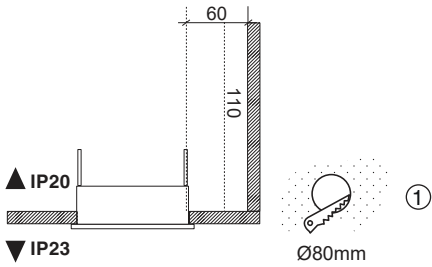

TECHNICAL FEATURES

ref. 43398 white
ref. 43408 black

ref. 43396 white
ref. 43406 black

ref. 43397 white
ref. 43407 black

Together we take care of the planet

Option 1 GU10 MAX 8W LED no incl.

Option 2 MR16 12V MAX 8W LED no incl.