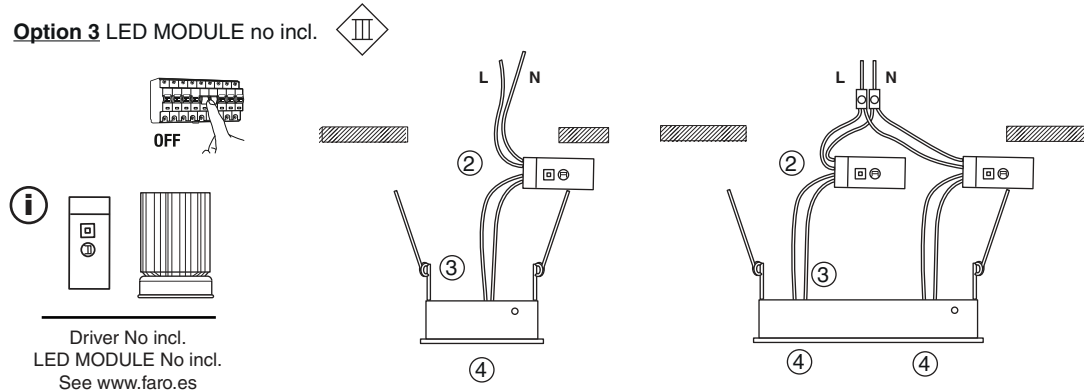

Option 3 LED MODULE no incl.