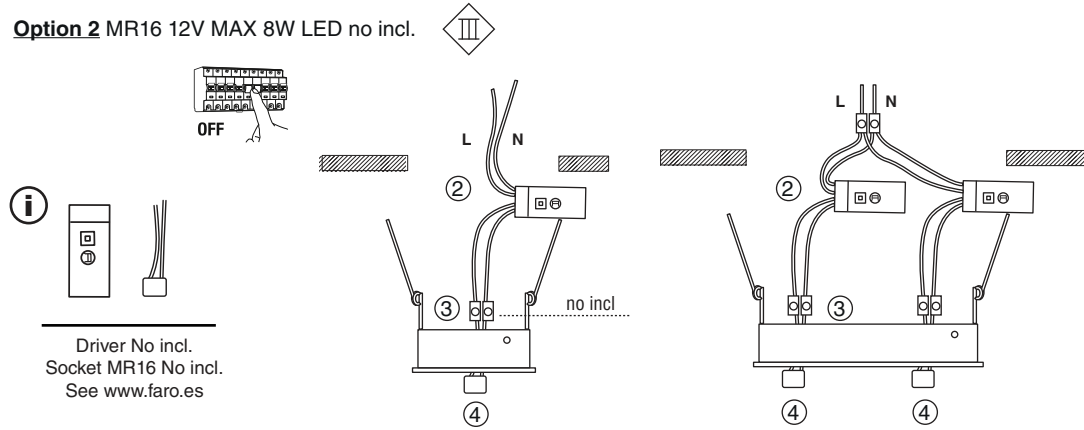

TECHNICAL FEATURES

ref. 43398 white
ref. 43408 black

ref. 43396 white
ref. 43406 black

ref. 43397 white
ref. 43407 black

Together we take care of the planet

Option 1 GU10 MAX 8W LED no incl.

Option 2 MR16 12V MAX 8W LED no incl.