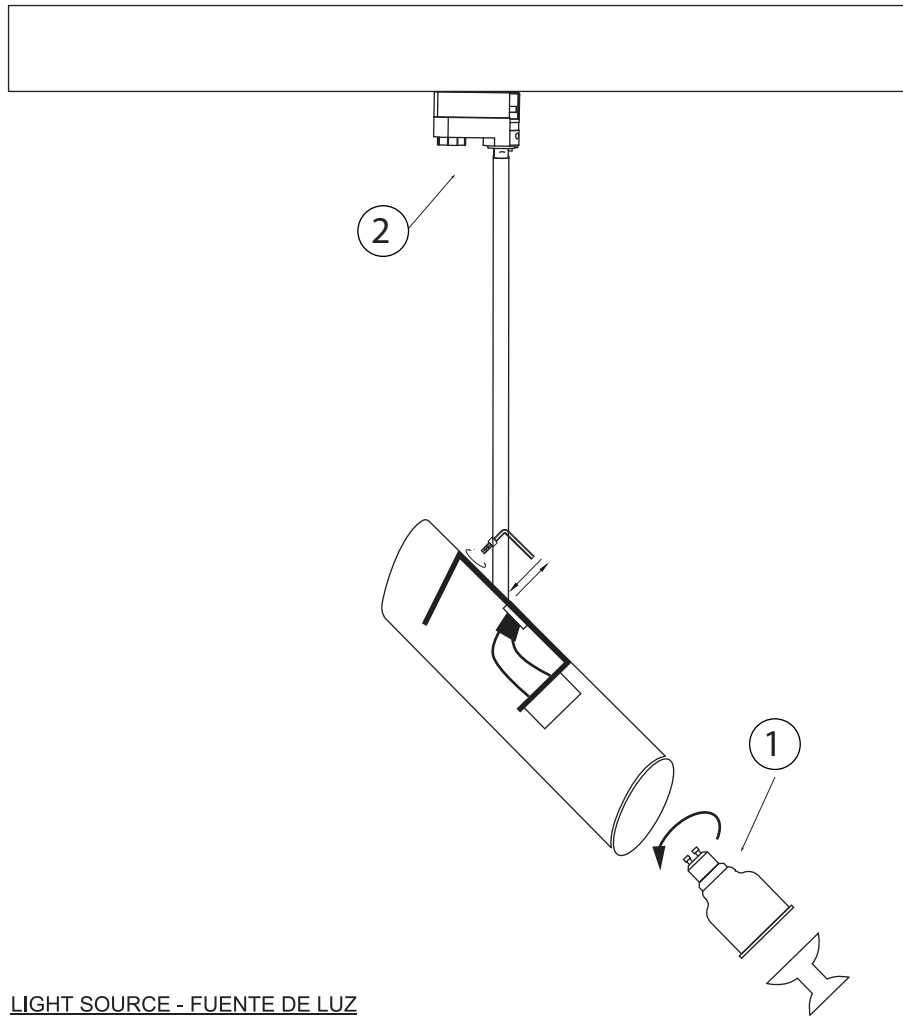

**LINK**

Ref. 29871 white  
Ref. 29872 matt black  
Ref. 29896 bronze

**LIGHT SOURCE - FUENTE DE LUZ**

1 x GU10 MAX 8W LED no incl

**TECHNICAL FEATURES - CARACTERISTICAS TÉCNICAS**

			100V-240V~50Hz/60Hz		±120°
					0,80Kg 1,76 lbs