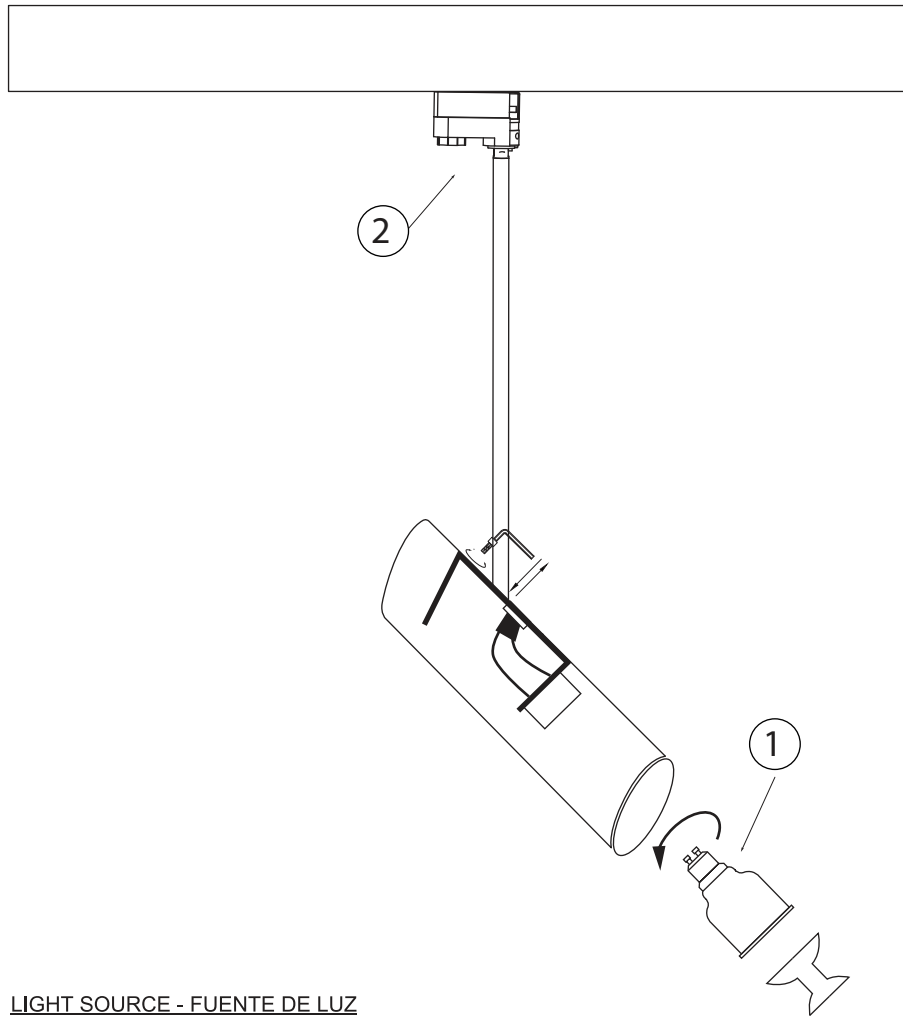

LINK

Ref. 29871 white
Ref. 29872 matt black
Ref. 29896 bronze

LIGHT SOURCE - FUENTE DE LUZ

1 x GU10 MAX 8W LED no incl

TECHNICAL FEATURES - CARACTERISTICAS TÉCNICAS

			100V-240V~50Hz/60Hz		±120°
					0,80Kg 1,76 lbs