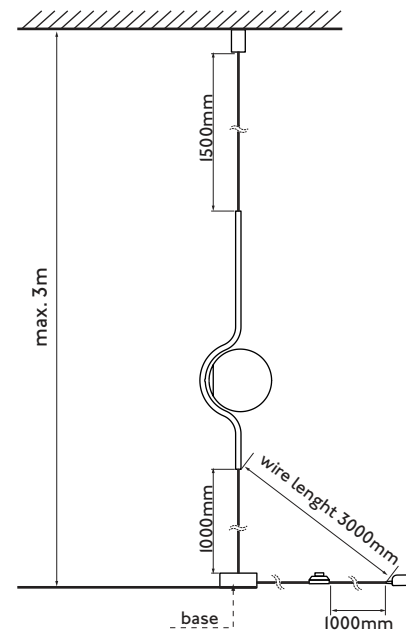

TECHNICAL FEATURES

SMD LED 6W 2700K 570Lm incl.

| | | | |
|-----|--|---------------|-------------|
| | | 100-240 v~ | 50/60 Hz |
| LED | | | |
| | | | |
| | | | |

Together we take care of the planet

**Together
we take care
of the planet**