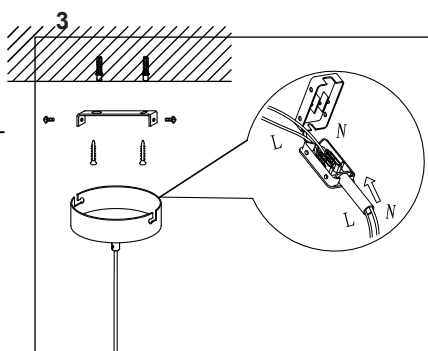

MINE SPACE

Restaurant & Bar
Product Design Awards
Winner

GERMAN
DESIGN
AWARD
SPECIAL
2018

LIGHT SOURCE - FUENTE DE LUZ
E27 MAX 15W LED no incl

TECHNICAL FEATURES - CARACTERÍSTICAS TÉCNICAS

			IP20	100V-240V ~50Hz/60Hz
--	--	--	-------------	-------------------------