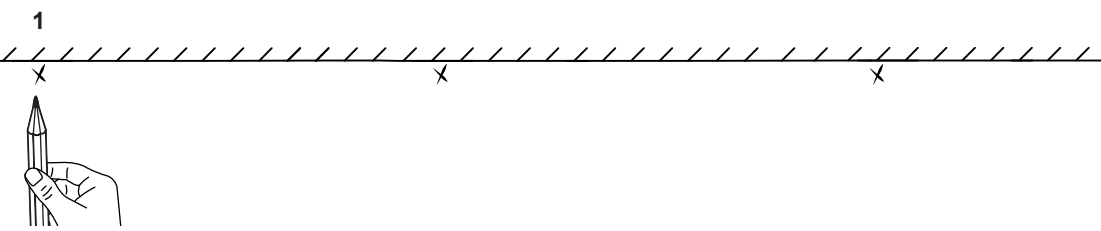

MINE SPACE

Restaurant & Bar
Product Design Awards
Winner

GERMAN
DESIGN
AWARD
SPECIAL
2018

LIGHT SOURCE - FUENTE DE LUZ
E27 MAX 15W LED no incl

TECHNICAL FEATURES - CARACTERÍSTICAS TÉCNICAS

			IP20	100V-240V ~50Hz/60Hz
--	--	--	-------------	-------------------------