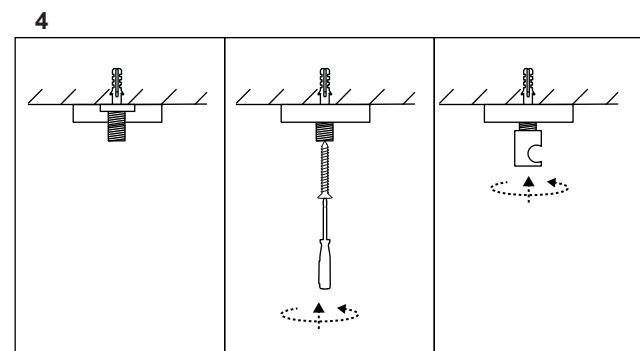

MINE SPACE

Restaurant & Bar
Product Design Awards
Winner

GERMAN
DESIGN
AWARD
SPECIAL
2018

LIGHT SOURCE - FUENTE DE LUZ
E27 MAX 15W LED no incl

TECHNICAL FEATURES - CARACTERÍSTICAS TÉCNICAS

			IP20	100V-240V ~50Hz/60Hz
--	--	--	-------------	-------------------------