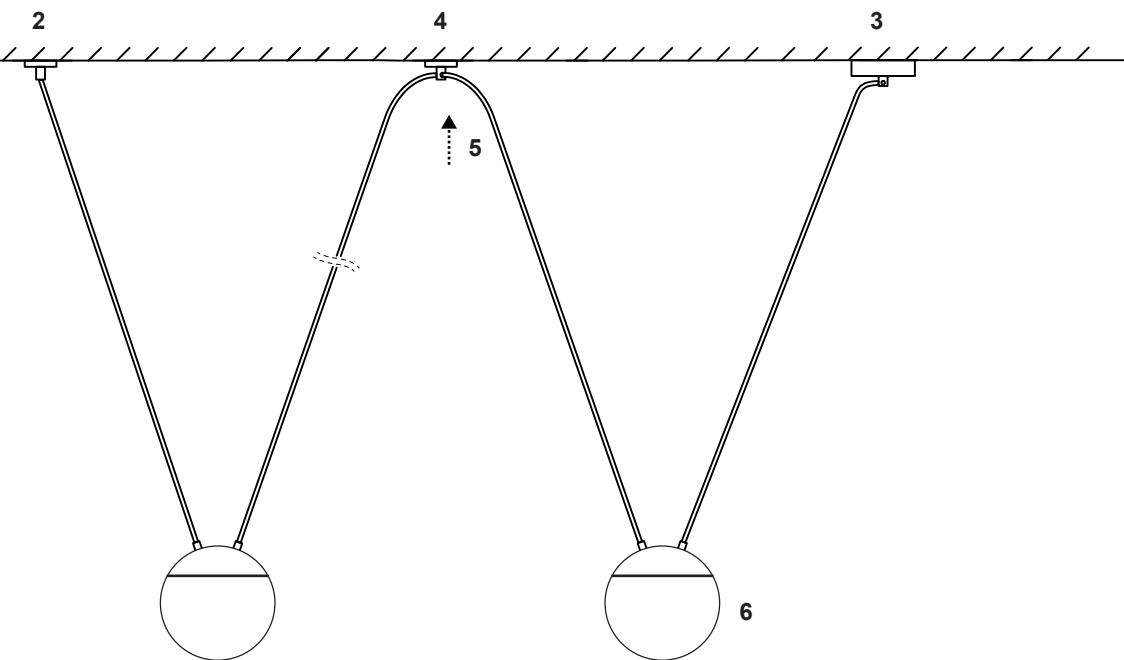

MINE SPACE

Restaurant & Bar
Product Design Awards
Winner

GERMAN
DESIGN
AWARD
SPECIAL
2018

LIGHT SOURCE - FUENTE DE LUZ
E27 MAX 15W LED no incl

TECHNICAL FEATURES - CARACTERÍSTICAS TÉCNICAS

			IP20	100V-240V ~50Hz/60Hz
--	--	--	-------------	-------------------------