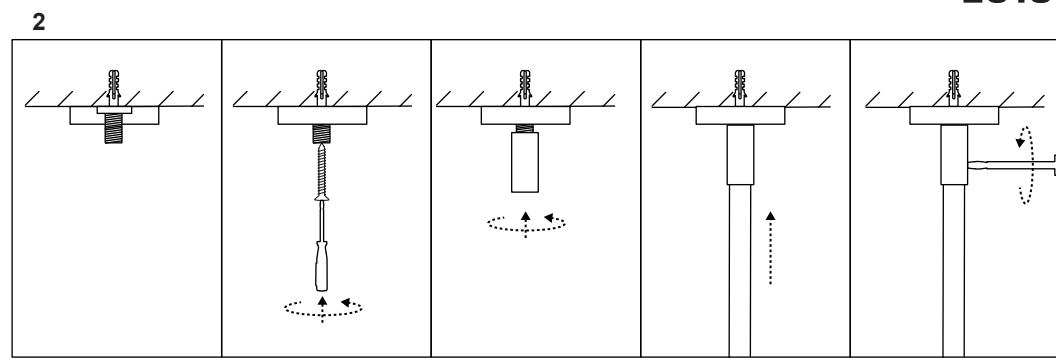

MINE SPACE

Restaurant & Bar
Product Design Awards
Winner

GERMAN
DESIGN
AWARD
SPECIAL
2018

LIGHT SOURCE - FUENTE DE LUZ
E27 MAX 15W LED no incl

TECHNICAL FEATURES - CARACTERÍSTICAS TÉCNICAS

			IP20	100V-240V ~50Hz/60Hz
--	--	--	-------------	-------------------------