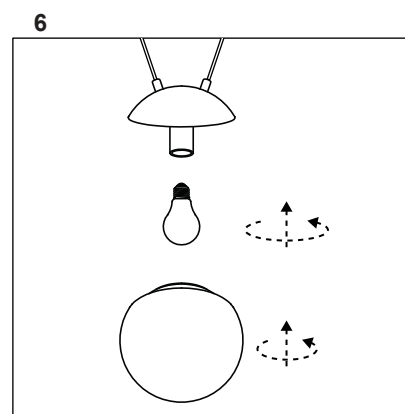

MINE SPACE

Restaurant & Bar
Product Design Awards
Winner

GERMAN
DESIGN
AWARD
SPECIAL
2018

LIGHT SOURCE - FUENTE DE LUZ
E27 MAX 15W LED no incl

TECHNICAL FEATURES - CARACTERÍSTICAS TÉCNICAS

			IP20	100V-240V ~50Hz/60Hz
--	--	--	-------------	-------------------------