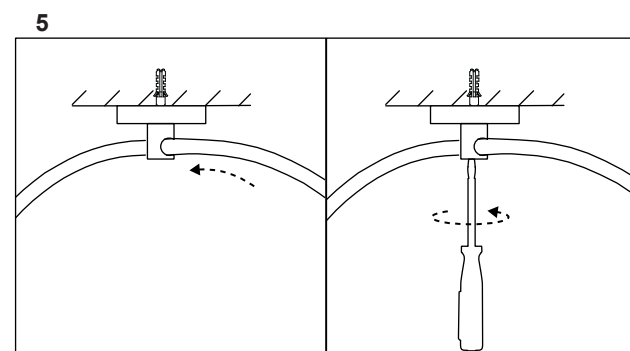

MINE SPACE

Restaurant & Bar
Product Design Awards
Winner

GERMAN
DESIGN
AWARD
SPECIAL
2018

LIGHT SOURCE - FUENTE DE LUZ
E27 MAX 15W LED no incl

TECHNICAL FEATURES - CARACTERÍSTICAS TÉCNICAS

			IP20	100V-240V ~50Hz/60Hz
--	--	--	-------------	-------------------------