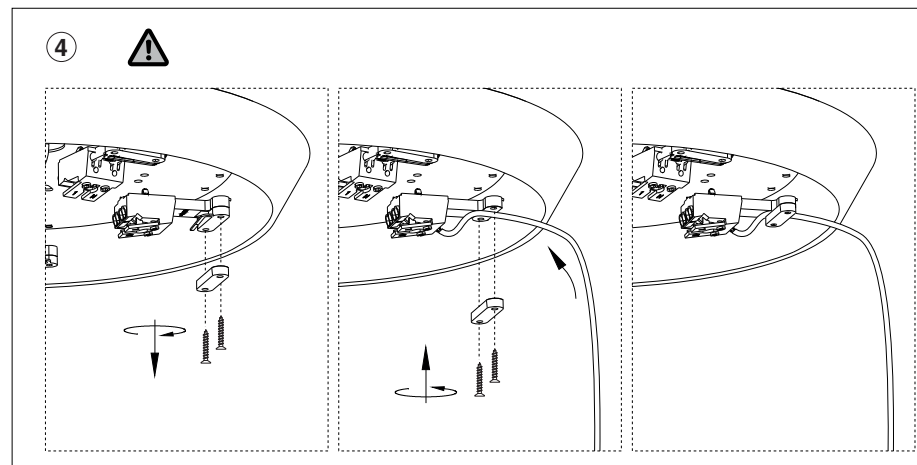

i

Technical Features

E27 MAX 7 x 15W LED

Together we take care of the planet

When the luminaire reaches its end of life, take it to the nearest clean point.
Recicle la luminaria en el punto verde cuando ésta llegue al final de su vida útil.

100V-240V~
50Hz/60Hz

1

TECHNICAL FEATURES

1 X E27 G45 MAX 15W LED no incl.

Together we take care of the planet

When the luminaire reaches its end of life, take it to the nearest clean point. Recycle la luminaria en el punto verde cuando ésta llegue al final de su vida útil.