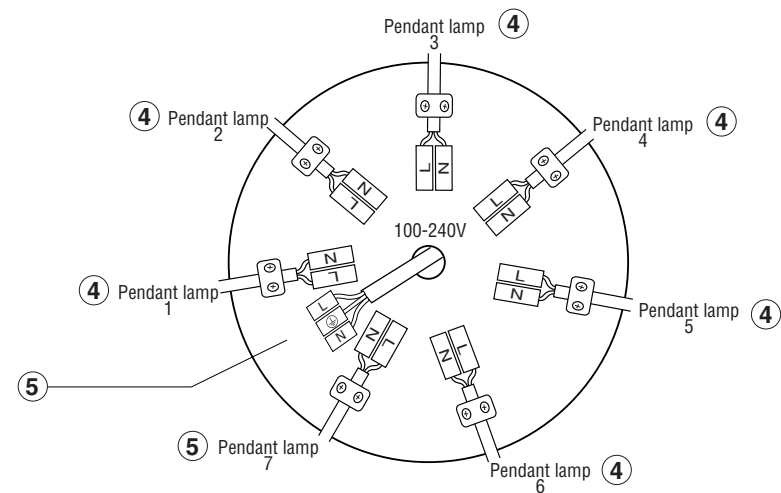

i

Technical Features

E27 MAX 7 x 15W LED

Together we take care of the planet

When the luminaire reaches its end of life, take it to the nearest clean point.
Recicle la luminaria en el punto verde cuando ésta llegue al final de su vida útil.

100V-240V~
50Hz/60Hz

1

TECHNICAL FEATURES

1 X E27 G45 MAX 15W LED no incl.

Together we take care of the planet

When the luminaire reaches its end of life, take it to the nearest clean point. Recycle la luminaria en el punto verde cuando ésta llegue al final de su vida útil.