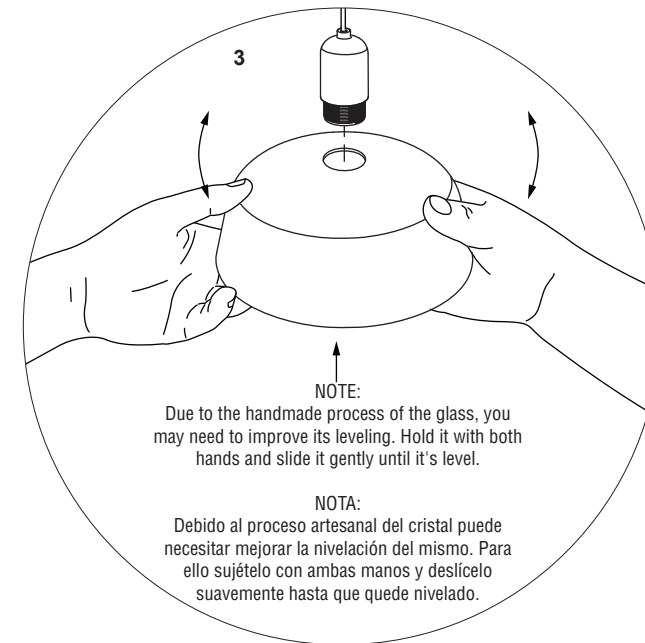

i

Technical Features

E27 MAX 7 x 15W LED

Together we take care of the planet

When the luminaire reaches its end of life, take it to the nearest clean point.
Recicle la luminaria en el punto verde cuando ésta llegue al final de su vida útil.

100V-240V~
50Hz/60Hz

1

TECHNICAL FEATURES

1 X E27 G45 MAX 15W LED no incl.

Together we take care of the planet

When the luminaire reaches its end of life, take it to the nearest clean point. Recycle la luminaria en el punto verde cuando ésta llegue al final de su vida útil.