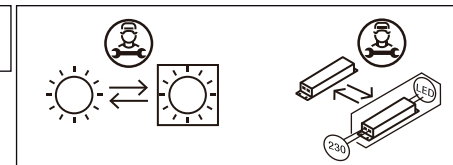

TECHNICAL FEATURES

1 X E27 MAX 15W LED no incl.

Reading LED 3W 3000K

Together we take care of the planet

When the luminaire reaches its end of life, take it to the nearest clean point. Recicle la luminaria en el punto verde cuando ésta llegue al final de su vida útil.