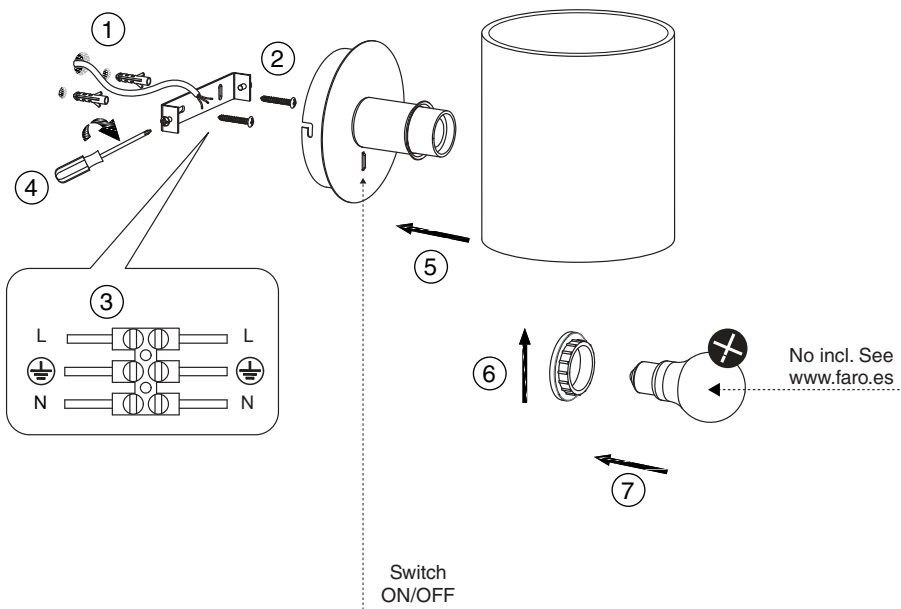

- 20032-80 GUADALUPE black+beige
- 20032-81 GUADALUPE black+green

- 29996 LUPE chrome+beige
- 20032-88 LUPE black+beige

TECHNICAL FEATURES

1 X E27 MAX 15W LED no incl. + Reader LED HIGH POWER 1W 3000K 100lm