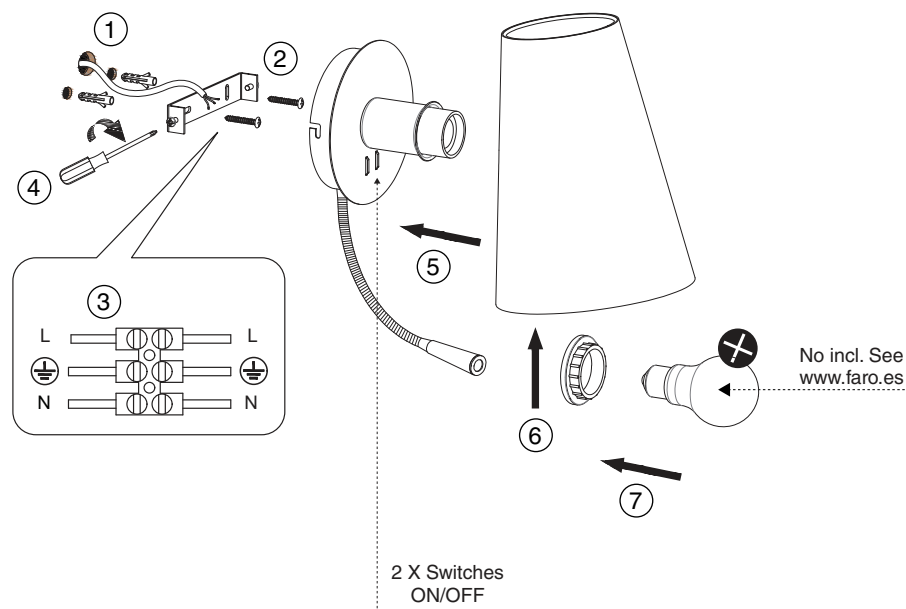

- 20032-80 GUADALUPE black+beige
- 20032-81 GUADALUPE black+green

- 29996 LUPE chrome+beige
- 20032-88 LUPE black+beige

TECHNICAL FEATURES

1 X E27 MAX 15W LED no incl. + Reader LED HIGH POWER 1W 3000K 100lm