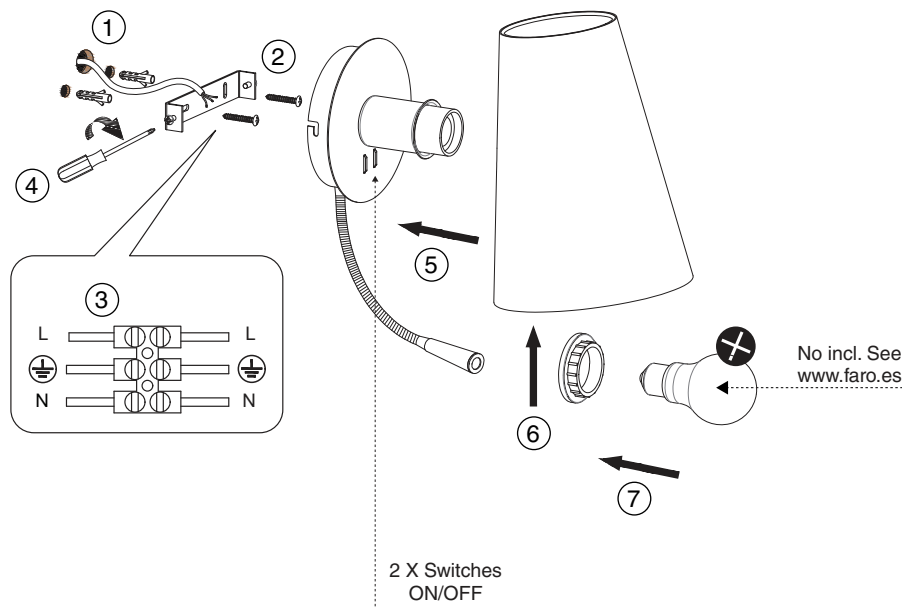

- 20032-80 GUADALUPE black+beige
- 20032-81 GUADALUPE black+green

- 29996 LUPE chrome+beige
- 20032-88 LUPE black+beige

TECHNICAL FEATURES

1 X E27 MAX 15W LED no incl. + Reader LED HIGH POWER 1W 3000K 100lm