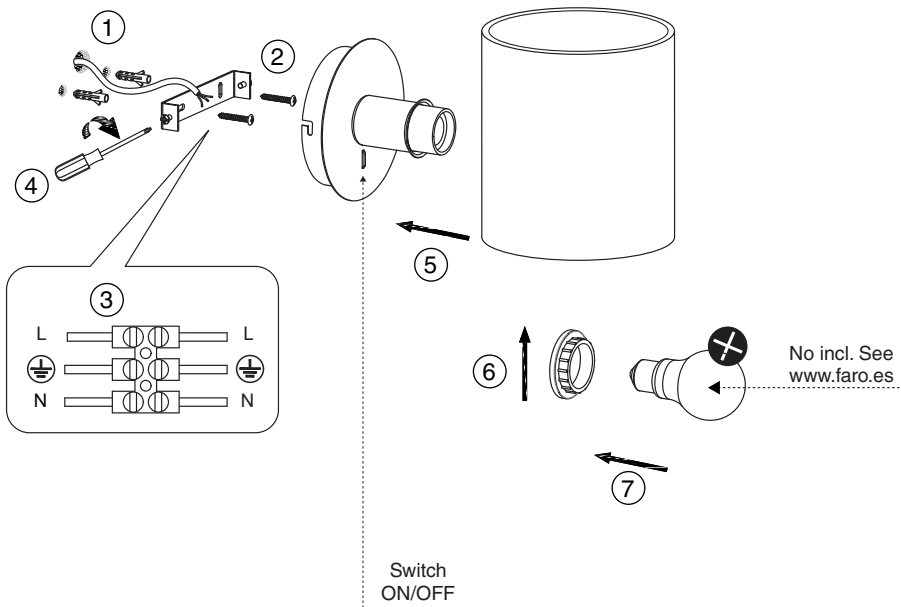

- 20032-80 GUADALUPE black+beige
- 20032-81 GUADALUPE black+green

- 29996 LUPE chrome+beige
- 20032-88 LUPE black+beige

TECHNICAL FEATURES

1 X E27 MAX 15W LED no incl. + Reader LED HIGH POWER 1W 3000K 100lm