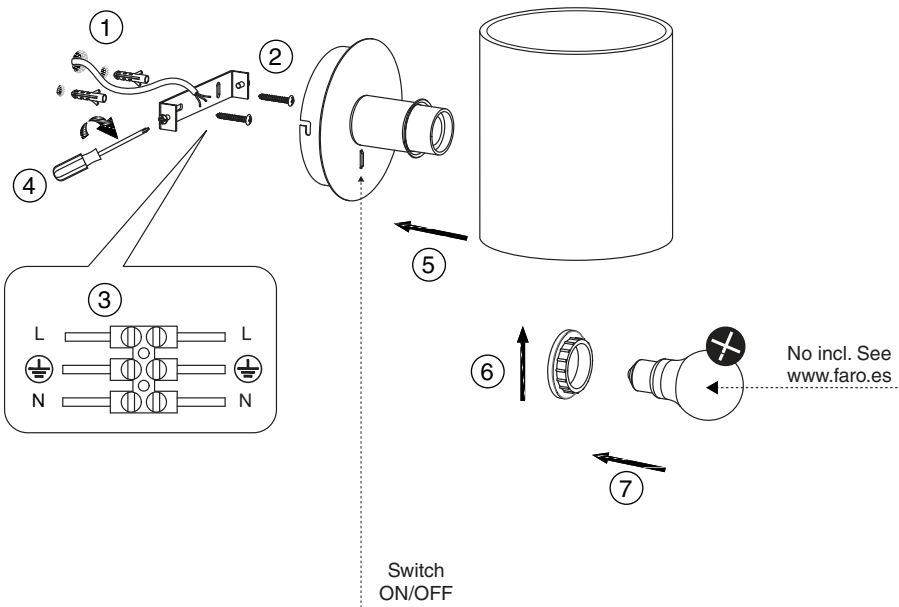

- 20032-80 GUADALUPE black+beige
- 20032-81 GUADALUPE black+green

- 29996 LUPE chrome+beige
- 20032-88 LUPE black+beige

TECHNICAL FEATURES

1 X E27 MAX 15W LED no incl. + Reader LED HIGH POWER 1W 3000K 100lm