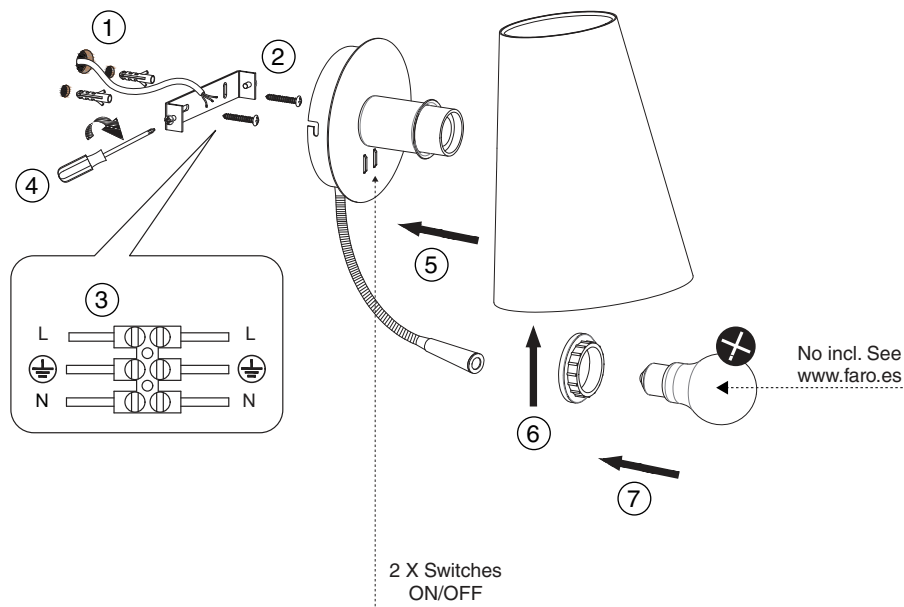

- 20032-80 GUADALUPE black+beige
- 20032-81 GUADALUPE black+green

- 29996 LUPE chrome+beige
- 20032-88 LUPE black+beige

TECHNICAL FEATURES

1 X E27 MAX 15W LED no incl. + Reader LED HIGH POWER 1W 3000K 100lm