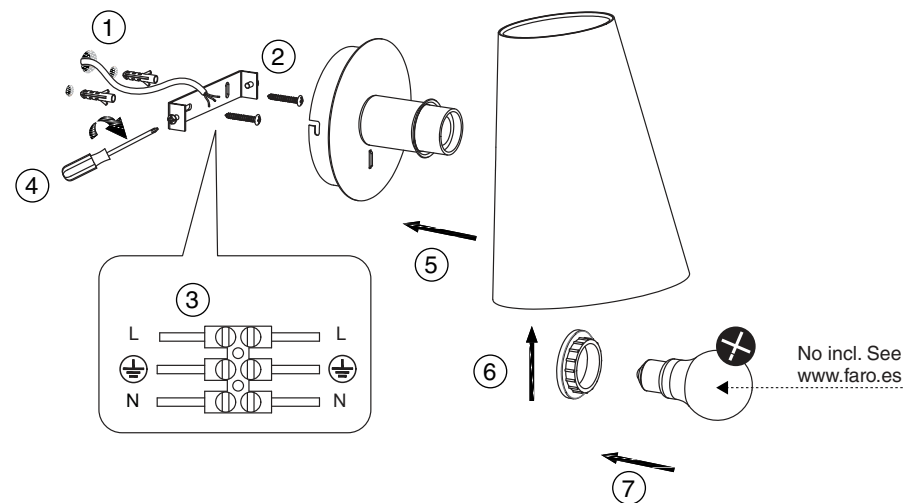

- 20031-80 GUADALUPE black+beige
- 20031-81 GUADALUPE black+green

- 29995 LUPE chrome+beige
- 20031-88 LUPE black+beige

TECHNICAL FEATURES

1 X E27 MAX 15W LED no incl.

Together
we take care
of the planet

Together we take care of the planet.
This is why we reduce paper consumption. Please refer to the safety, maintenance and warranty instructions at www.faro.es. If you cannot access it, call us at +34 937 723 965 or write to export@faro.es.