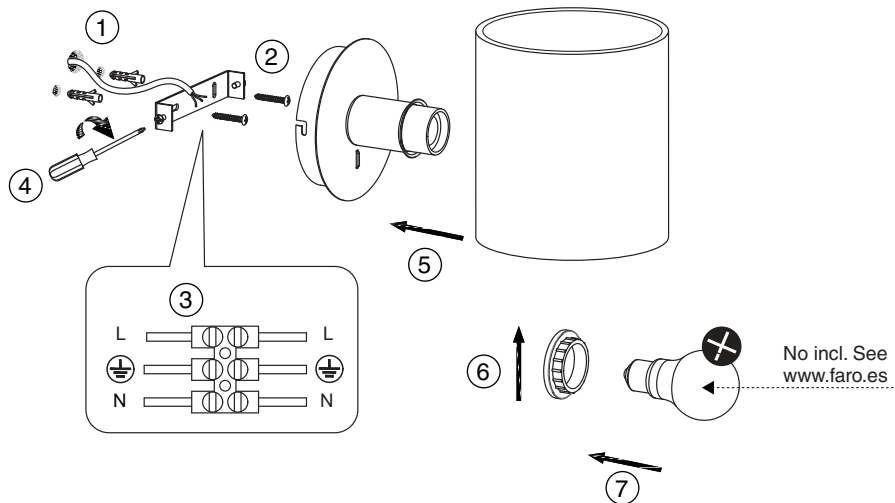

- 20031-80 GUADALUPE black+beige
- 20031-81 GUADALUPE black+green

- 29995 LUPE chrome+beige
- 20031-88 LUPE black+beige

TECHNICAL FEATURES

1 X E27 MAX 15W LED no incl.

Together
we take care
of the planet

Together we take care of the planet.
This is why we reduce paper consumption. Please refer to the safety, maintenance and warranty instructions at www.faro.es. If you cannot access it, call us at +34 937 723 965 or write to export@faro.es.