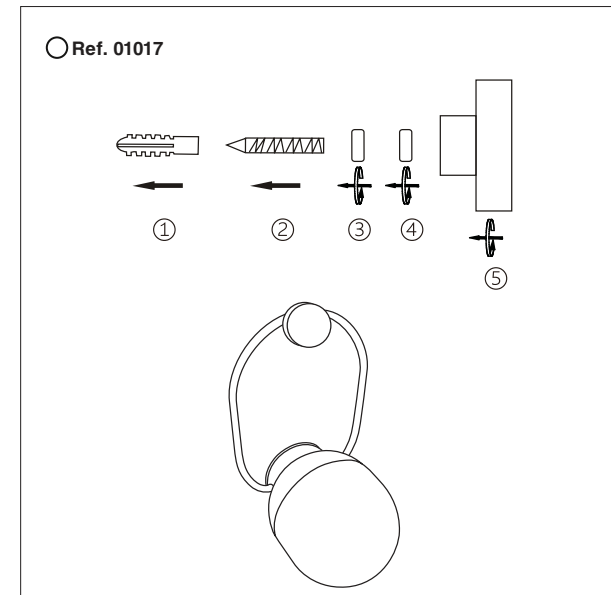

LED 0.5W 30LM 2700K 20 hours

LED 1W 55LM 2700K 10 hours

LED 1.5W 100LM 2700K 5 hours

OFF

TECHNICAL FEATURES

**Together
we take care
of the planet**

Together we take care of the planet.

This is why we reduce paper consumption. Please refer to the safety, maintenance and warranty instructions at www.faro.es. If you cannot access it, call us at +34 937 723 965 or write to export@faro.es.