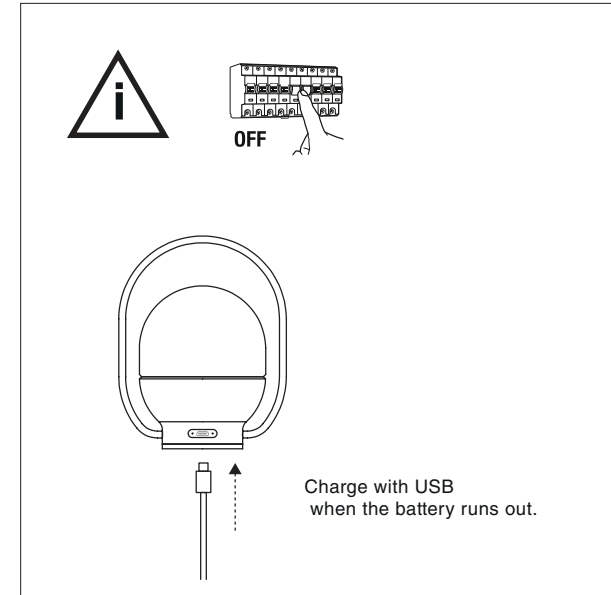

LED 0.5W 30LM 2700K 20 hours

LED 1W 55LM 2700K 10 hours

LED 1.5W 100LM 2700K 5 hours

OFF

TECHNICAL FEATURES

**Together
we take care
of the planet**

Together we take care of the planet.

This is why we reduce paper consumption. Please refer to the safety, maintenance and warranty instructions at www.faro.es. If you cannot access it, call us at +34 937 723 965 or write to export@faro.es.