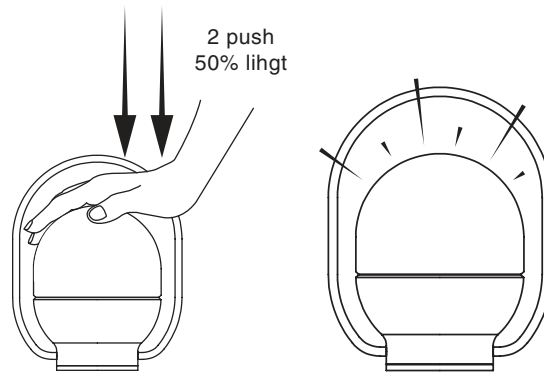

LED 0.5W 30LM 2700K 20 hours

LED 1W 55LM 2700K 10 hours

LED 1.5W 100LM 2700K 5 hours

OFF

TECHNICAL FEATURES

**Together
we take care
of the planet**

Together we take care of the planet.

This is why we reduce paper consumption. Please refer to the safety, maintenance and warranty instructions at www.faro.es. If you cannot access it, call us at +34 937 723 965 or write to export@faro.es.