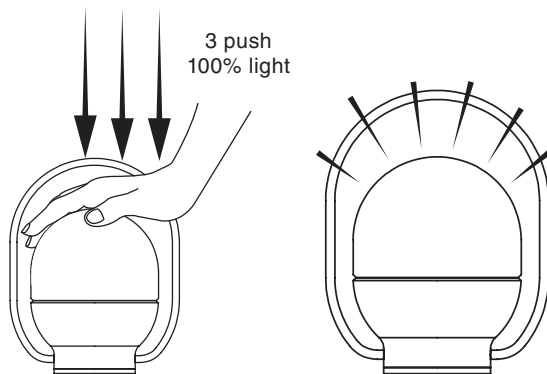

LED 0.5W 30LM 2700K 20 hours

LED 1W 55LM 2700K 10 hours

LED 1.5W 100LM 2700K 5 hours

OFF

TECHNICAL FEATURES

**Together
we take care
of the planet**

Together we take care of the planet.

This is why we reduce paper consumption. Please refer to the safety, maintenance and warranty instructions at www.faro.es. If you cannot access it, call us at +34 937 723 965 or write to export@faro.es.