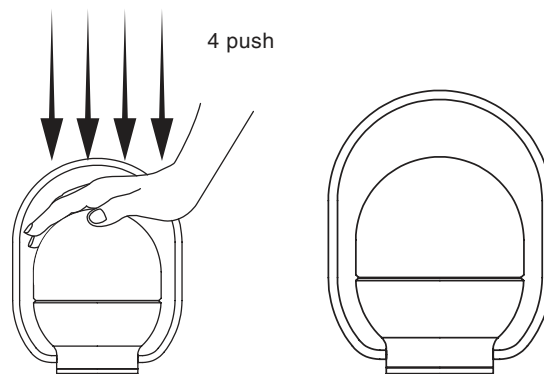

LED 0.5W 30LM 2700K 20 hours

LED 1W 55LM 2700K 10 hours

LED 1.5W 100LM 2700K 5 hours

OFF

TECHNICAL FEATURES

**Together
we take care
of the planet**

Together we take care of the planet.

This is why we reduce paper consumption. Please refer to the safety, maintenance and warranty instructions at www.faro.es. If you cannot access it, call us at +34 937 723 965 or write to export@faro.es.