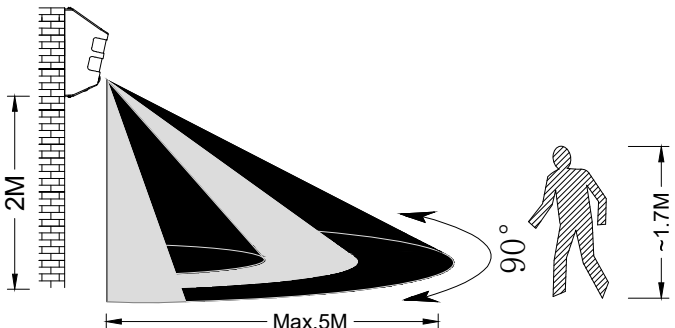

→ OFF

8-12h

2M

Max.5M

90°

~1.7M

Mode : A

90°
100%
brightness