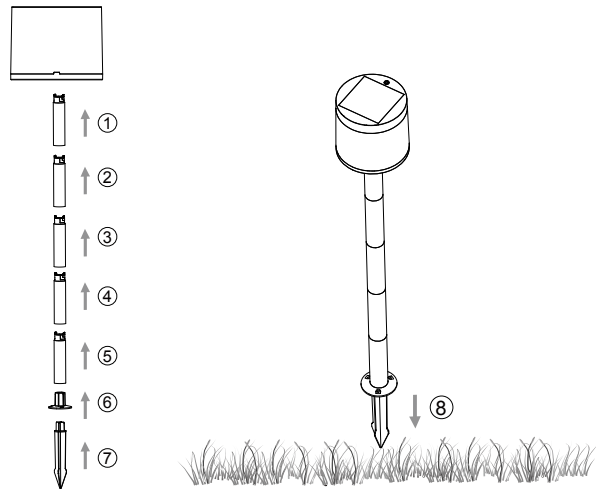

Art.Nr.:901078
www.eglo.com

Mode: 1

Mode: 2

Mode: 3

Frequency: 5725-5875 MHz ,Max.: -10.89dBm