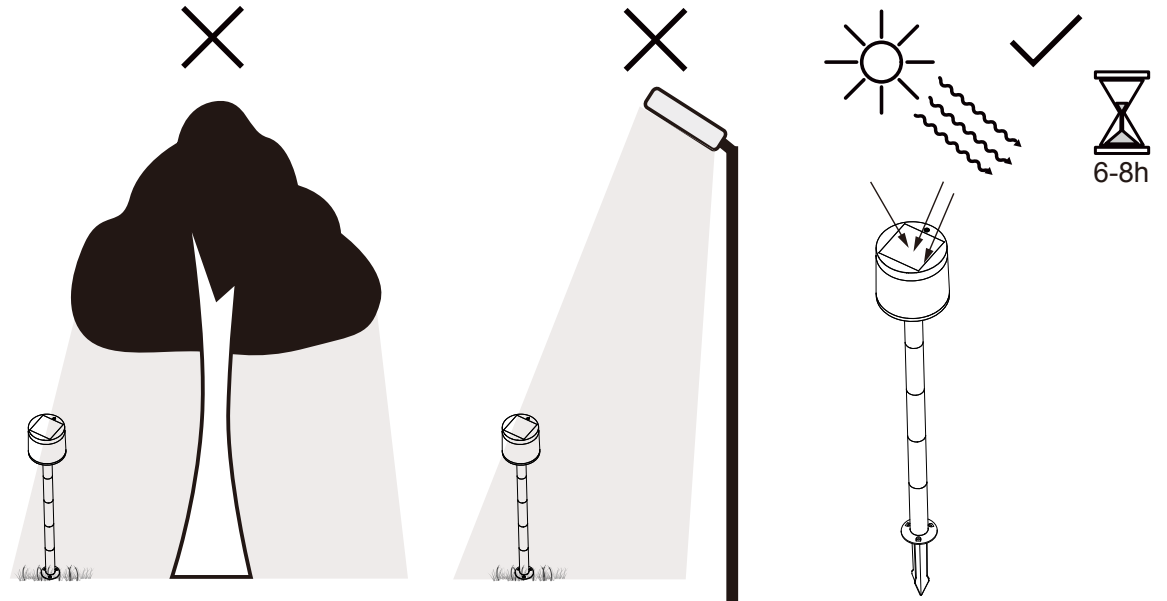

Art.Nr.:901078
www.eglo.com

Mode: 1

Mode: 2

Mode: 3

Frequency: 5725-5875 MHz ,Max.: -10.89dBm