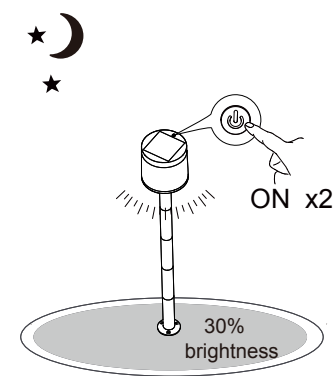

Art.Nr.:901078
www.eglo.com

Mode: 1

Mode: 2

Mode: 3

Frequency: 5725-5875 MHz ,Max.: -10.89dBm