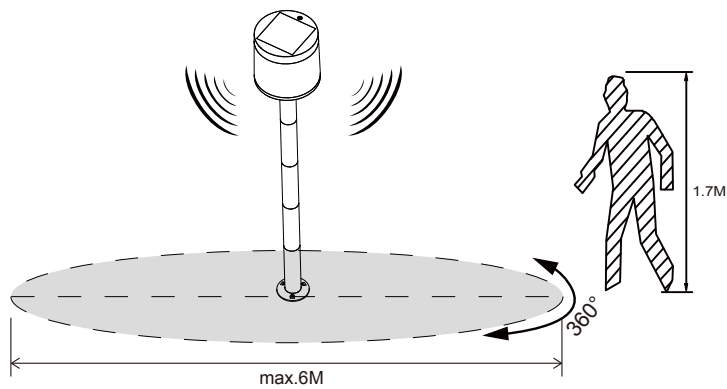

Art.Nr.:901078
www.eglo.com

Mode: 1

Mode: 2

Mode: 3

Frequency: 5725-5875 MHz ,Max.: -10.89dBm