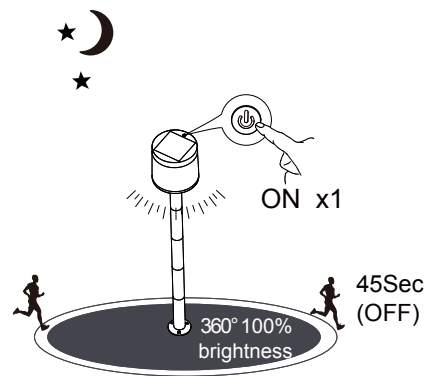

Art.Nr.:901078
www.eglo.com

Mode: 1

Mode: 2

Mode: 3

Frequency: 5725-5875 MHz ,Max.: -10.89dBm