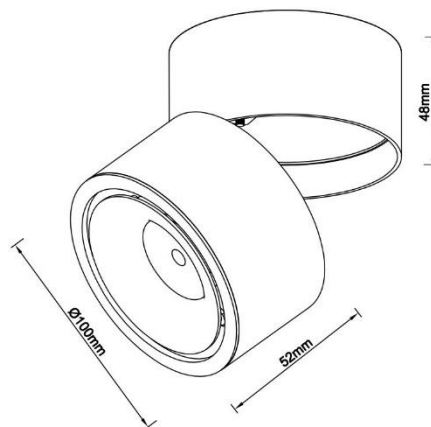

AZzardo[®]
LIGHTING

COSTA 12W CCT SWITCH BK
AZ6031, EAN 5901238460312

Dimensions height / width / length [cm]

Product	10~15 x 10~15 x 10~15
Mounting inlet:	N/A
Ceiling base:	4,8 x 10 x N/A
Shades	5,2 x 10 x N/A

Shipping info height / width / length [cm]

BOX 1:	11 x 11 x 11
BOX 2:	N/A x N/A x N/A
BOX 3:	N/A x N/A x N/A
Net weight [kg]	0,5
Gross weight [kg]	0,55

Energy efficiency

Azzardo Sp. z o.o.
ul. Strzeszyńska 33 60-479 Poznań,
NIP: 929-185-75-07

www.azzardolighting.com

Product Specifications

Line	TECHNICAL
Type	EXPOSED DOWNLIGHT
Type of track	N/A
Color	MATTE BLACK
Material	ALUMINIUM
Light source	1
Type of socket	LED INTEGRATED
Lumens	720 LM
Kelvins	3000 / 4000 / 6000 K
Beam angle	24°
Dimmable	N/A
CCT	YES
RGB	N/A
RA	≥ 90
App AZzardo SMART	N/A
Remote control	N/A
Voltage	230 V
Power	12 W
Switch location	N/A
Protection class	IP20
Tilt	90°
Rotation	350°