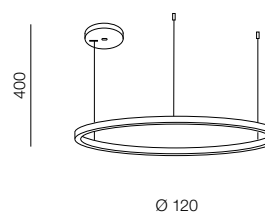

## Product Specifications

Type	Pendant
Type of track	-
Possible Adjustment	YES
Color	Sand black
Material	Steel / Acrylic
Light source	1
Type of source	LED INTEGRATED
Lumens	- lm
Kelvins	3000K ~ 6000K
Beam angle	-
Dimmable	YES
Type of DIMM	BLUETOOTH
CCT	YES
Type of CCT	BLUETOOTH
Lifetime	-
Type of control	REMOTE CONTROL
Remote control	YES
CRI	? 80
Track adapter	-
Voltage	230V
Power	60W
Switch location	
Protection class	IP20
Tilt	-
Rotation	-

## Dimensions

Product	height / width / length [cm]	400 x 120 x -
Mounting inlet	depth / width / length [cm]	- x - x -
Ceiling base	height / diameter / width / length [cm]	- x - x - x -
Shades	height / diameter / width / length [cm]	4 x 120 x - x -
Wall base	height / diameter / width / length [cm]	- x - x - x -
Table base	height / diameter / width / length [cm]	- x - x - x -
Floor base	height / diameter / width / length [cm]	- x - x - x -