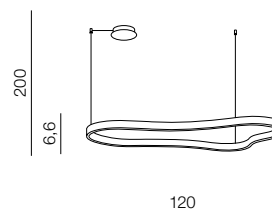

MIRABELLA 120 3000K DIMM BK

AZ5093, EAN5901238450931

Product Specifications

Type	Pendant
Type of track	-
Possible Adjustment	YES
Color	Sand black housing / White acrylic
Material	Aluminium housing / Silicone diffuser
Light source	1
Type of source	LED INTEGRATED
Lumens	3150 lm
Kelvins	3000K
Beam angle	-
Dimmable	YES
Type of DIMM	TRIAC
CCT	-
Type of CCT	-
Lifetime	30000 h.
Type of control	DIMMER
Remote control	-
CRI	? 80
Track adapter	-
Voltage	230V
Power	60W
Switch location	
Protection class	IP20
Tilt	-
Rotation	-

Dimensions

Product	height / width / length [cm]	200 x 122 x 67
Mounting inlet	depth / width / length [cm]	- x - x -
Ceiling base	height / diameter / width / length [cm]	- x - x - x -
Shades	height / diameter / width / length [cm]	4,8 x - x 120 x -
Wall base	height / diameter / width / length [cm]	- x - x - x -
Table base	height / diameter / width / length [cm]	- x - x - x -
Floor base	height / diameter / width / length [cm]	- x - x - x -