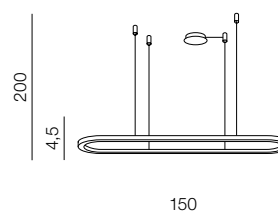

ELENA 150 DIMM GO

AZ5058, EAN5901238450580

Product Specifications

Type	Pendant
Type of track	-
Possible Adjustment	YES
Color	Brush gold housing / White acrylic
Material	Aluminium housing / Acrylic diffuser
Light source	1
Type of source	LED INTEGRATED
Lumens	3200 lm
Kelvins	3000K
Beam angle	-
Dimmable	YES
Type of DIMM	TRIAC
CCT	-
Type of CCT	-
Lifetime	30000 h.
Type of control	DIMMER
Remote control	-
CRI	? 80
Track adapter	-
Voltage	230V
Power	60W
Switch location	
Protection class	IP20
Tilt	-
Rotation	-

Dimensions

Product	height / width / length [cm]	200 x 150 x 35
Mounting inlet	depth / width / length [cm]	- x - x -
Ceiling base	height / diameter / width / length [cm]	- x - x - x -
Shades	height / diameter / width / length [cm]	2,5 x - x 150 x -
Wall base	height / diameter / width / length [cm]	- x - x - x -
Table base	height / diameter / width / length [cm]	- x - x - x -
Floor base	height / diameter / width / length [cm]	- x - x - x -