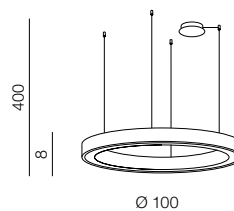

MARCO PENDANT 100 CCT BK + REMOTE CONTROL

AZ5050, EAN5901238450504

Product Specifications

Type	Pendant
Type of track	-
Possible Adjustment	YES
Color	Sand black housing / White acrylic
Material	Aluminium housing / Acrylic diffuser
Light source	1
Type of source	LED INTEGRATED
Lumens	4400 lm
Kelvins	3000K ~ 6500K
Beam angle	-
Dimmable	YES
Type of DIMM	BLUETOOTH
CCT	YES
Type of CCT	BLUETOOTH
Lifetime	30000 h.
Type of control	REMOTE CONTROL
Remote control	YES
CRI	? 80
Track adapter	-
Voltage	230V
Power	80W
Switch location	
Protection class	IP20
Tilt	-
Rotation	-

Dimensions

Product	height / width / length [cm]	400 x 100 x -
Mounting inlet	depth / width / length [cm]	- x - x -
Ceiling base	height / diameter / width / length [cm]	- x - x - x -
Shades	height / diameter / width / length [cm]	8 x 100 x - x -
Wall base	height / diameter / width / length [cm]	- x - x - x -
Table base	height / diameter / width / length [cm]	- x - x - x -
Floor base	height / diameter / width / length [cm]	- x - x - x -