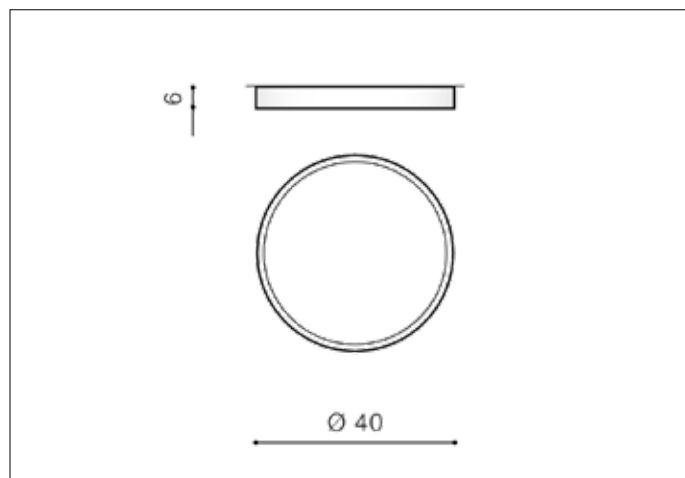

AZzardo[®]
LIGHTING

MONZA R 40 CCT + REMOTE CONTROL (WH)

AZ4763, EAN 5901238447634

Dimensions height / width / length [cm] Product Specifications

Product	6 x 40 x N/A
Mounting inlet:	N/A x N/A x N/A
Ceiling base:	N/A x N/A x N/A
Shades	N/A x N/A x N/A

Line	TECHNICAL
Type	Exposed Downlight
Type of track	N/A
Colour	White
Material	Aluminium / Acryl
Light source	1
Type of socket	LED INTEGRATED
Lumens	3500
Kelvins	3000 ~ 4000 ~ 6000
Beam angle	N/A
Dimmable	YES
CCT	YES
RGB	N/A
RA	N/A
App remote control	N/A
Remote control	YES
Voltage	230V
Power	50W
Switch location	N/A
Protection class	IP20
Tilt	N/A
Rotation	N/A

Shipping info height / width / length [cm]

BOX 1:	6,5 x 41 x 41
BOX 2:	N/A x N/A x N/A
BOX 3:	N/A x N/A x N/A
Net weight [kg]	1,6
Gross weight [kg]	1,7

Energy efficiency

Azzardo Sp. z o.o.
ul. Strzeszyńska 33 60-479 Poznań,
NIP: 929-185-75-07