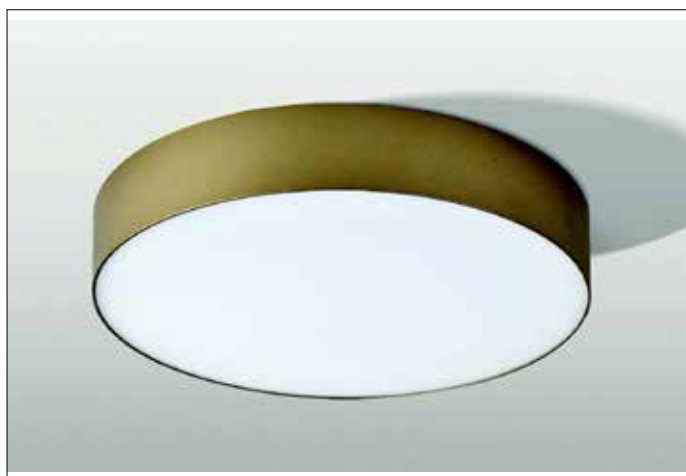

**AZzardo**<sup>®</sup>  
LIGHTING

MONZA R 30 CCT + REMOTE CONTROL (CHA)

AZ4759, EAN 5901238447597

## Dimensions height / width / length [cm] Product Specifications

Product	6 x 30 x N/A
Mounting inlet:	N/A x N/A x N/A
Ceiling base:	N/A x N/A x N/A
Shades	N/A x N/A x N/A

Line	TECHNICAL
Type	Exposed Downlight
Type of track	N/A
Colour	Champagne
Material	Aluminium / Acryl
Light source	1
Type of socket	LED INTEGRATED
Lumens	2100
Kelvins	3000 ~ 4000 ~ 6000
Beam angle	N/A
Dimmable	YES
CCT	YES
RGB	N/A
RA	N/A
App remote control	N/A
Remote control	YES
Voltage	230V
Power	30W
Switch location	N/A
Protection class	IP20
Tilt	N/A
Rotation	N/A