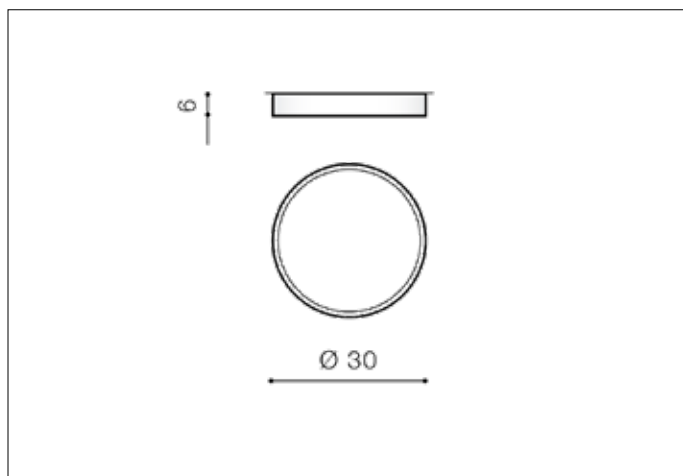

## Dimensions height / width / length [cm] Product Specifications

Product	6 x 30 x N/A
Mounting inlet:	N/A x N/A x N/A
Ceiling base:	N/A x N/A x N/A
Shades	N/A x N/A x N/A

Line	TECHNICAL
Type	Exposed Downlight
Type of track	N/A
Colour	Champagne
Material	Aluminium / Acryl
Light source	1
Type of socket	LED INTEGRATED
Lumens	2100
Kelvins	3000 ~ 4000 ~ 6000
Beam angle	N/A
Dimmable	YES
CCT	YES
RGB	N/A
RA	N/A
App remote control	N/A
Remote control	YES
Voltage	230V
Power	30W
Switch location	N/A
Protection class	IP20
Tilt	N/A
Rotation	N/A

## Shipping info height / width / length [cm]

BOX 1:	6,5 x 31 x 31
BOX 2:	N/A x N/A x N/A
BOX 3:	N/A x N/A x N/A
Net weight [kg]	1
Gross weight [kg]	1,2