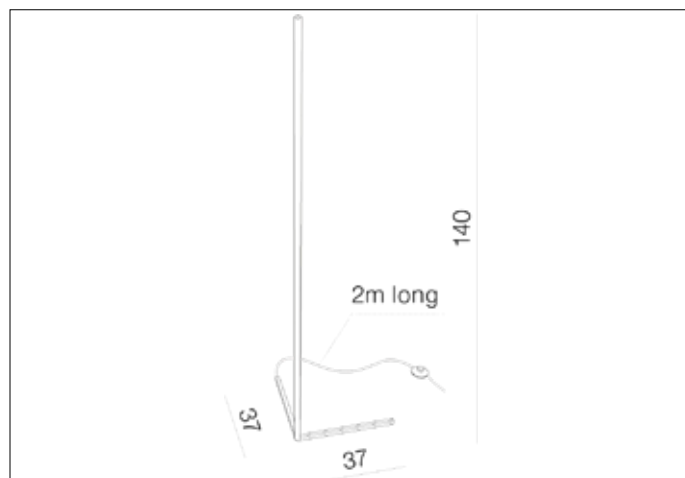

AZzardo[®]
LIGHTING

JOHNNY RGB FLOOR WH
AZ4755, EAN 5901238447559

Dimensions height / width / length [cm] Product Specifications

Product	140 x 37 x 37
Mounting inlet:	N/A x N/A x N/A
Ceiling base:	N/A x N/A x N/A
Shades	140 x 1,6 x 1,6

Line	SMART
Type	Floor
Type of track	N/A
Colour	Matt White
Material	Aluminium / PC
Light source	1
Type of socket	LED INTEGRATED
Lumens	N/A
Kelvins	N/A
Beam angle	N/A
Dimmable	YES
CCT	N/A
RGB	YES
RA	N/A
App remote control	N/A
Remote control	YES
Voltage	230V
Power	20W
Switch location	N/A
Protection class	IP20
Tilt	N/A
Rotation	N/A

Shipping info height / width / length [cm]

BOX 1:	142,5 x 8 x 8
BOX 2:	N/A x N/A x N/A
BOX 3:	N/A x N/A x N/A
Net weight [kg]	1,6
Gross weight [kg]	1,7

Energy efficiency

Azzardo Sp. z o.o.
ul. Strzeszyńska 33 60-479 Poznań,
NIP: 929-185-75-07