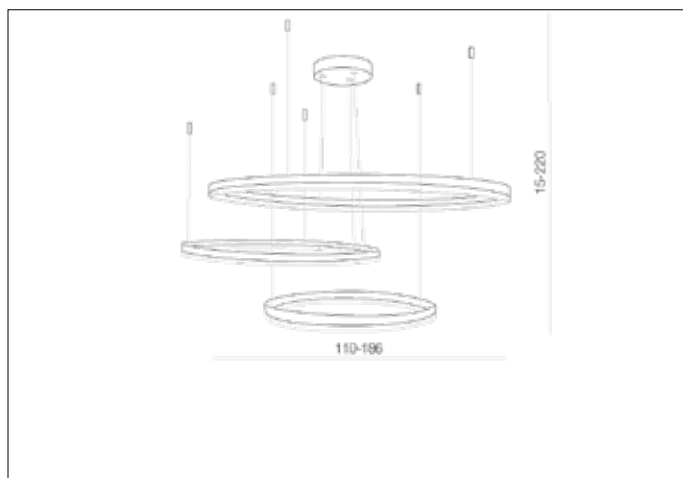

AZzardo[®]
LIGHTING

HALO PENDANT 100+80+60 GO
AZ4708, EAN 5901238447085

Dimensions height / width / length [cm] Product Specifications

Product	15 ~ 220 x 110 ~ 186 x 103 ~ 140
Mounting inlet:	N/A x N/A x N/A
Ceiling base:	5 x 22 x N/A
Shades	4 x 60 ~ 80 ~ 100 x N/A

Line	DECORATIVE
Type	Pendant
Type of track	N/A
Colour	Gold
Material	Aluminium / Fro- sted glass
Light source	3
Type of socket	LED INTEGRATED
Lumens	N/A
Kelvins	3000
Beam angle	N/A
Dimmable	YES
CCT	N/A
RGB	N/A
RA	? 80
App remote control	N/A
Remote control	N/A
Voltage	230V
Power	130W
Switch location	N/A
Protection class	IP20
Tilt	N/A
Rotation	N/A

Shipping info height / width / length [cm]

BOX 1:	12 x 107 x 107
BOX 2:	N/A x N/A x N/A
BOX 3:	N/A x N/A x N/A
Net weight [kg]	8,5
Gross weight [kg]	9

Energy efficiency

Azzardo Sp. z o.o.
ul. Strzeszyńska 33 60-479 Poznań,
NIP: 929-185-75-07