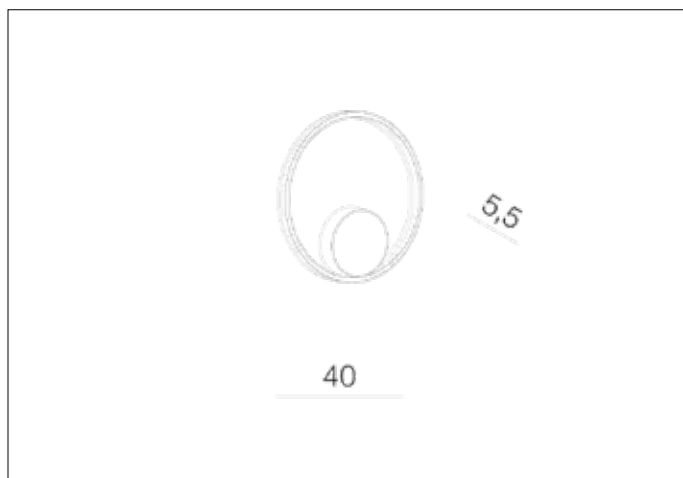

**AZzardo**<sup>®</sup>  
LIGHTING

HALO 40 WALL GO  
AZ4706, EAN 5901238447061

## Dimensions height / width / length [cm] Product Specifications

Product	40 x 40 x 5,5
Mounting inlet:	N/A x N/A x N/A
Ceiling base:	N/A x N/A x N/A
Shades	40 x 40 x 4

Line	DECORATIVE
Type	Wall
Type of track	N/A
Colour	Gold
Material	Aluminium / Frosted glass
Light source	1
Type of socket	LED INTEGRATED
Lumens	N/A
Kelvins	3000
Beam angle	N/A
Dimmable	N/A
CCT	N/A
RGB	N/A
RA	? 80
App remote control	N/A
Remote control	N/A
Voltage	230V
Power	30W
Switch location	N/A
Protection class	IP20
Tilt	N/A
Rotation	N/A

## Shipping info height / width / length [cm]

BOX 1:	12 x 47 x 47
BOX 2:	N/A x N/A x N/A
BOX 3:	N/A x N/A x N/A
Net weight [kg]	1,75
Gross weight [kg]	1,94