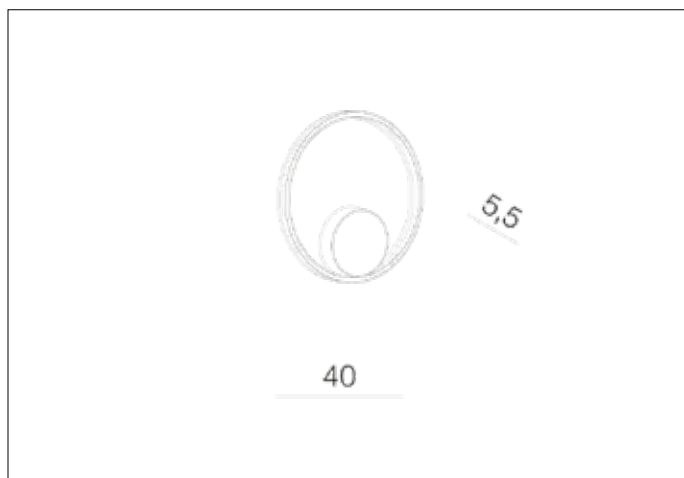

AZzardo[®]
LIGHTING

HALO 40 WALL BK
AZ4705, EAN 5901238447054

Dimensions height / width / length [cm] Product Specifications

Product	40 x 40 x 5,5
Mounting inlet:	N/A x N/A x N/A
Ceiling base:	N/A x N/A x N/A
Shades	40 x 40 x 4

Line	DECORATIVE
Type	Wall
Type of track	N/A
Colour	Black
Material	Aluminium / Frosted glass
Light source	1
Type of socket	LED INTEGRATED
Lumens	N/A
Kelvins	3000
Beam angle	N/A
Dimmable	N/A
CCT	N/A
RGB	N/A
RA	? 80
App remote control	N/A
Remote control	N/A
Voltage	230V
Power	30W
Switch location	N/A
Protection class	IP20
Tilt	N/A
Rotation	N/A

Shipping info height / width / length [cm]

BOX 1:	12 x 47 x 47
BOX 2:	N/A x N/A x N/A
BOX 3:	N/A x N/A x N/A
Net weight [kg]	1,75
Gross weight [kg]	1,94

Energy efficiency

Azzardo Sp. z o.o.
ul. Strzeszyńska 33 60-479 Poznań,
NIP: 929-185-75-07