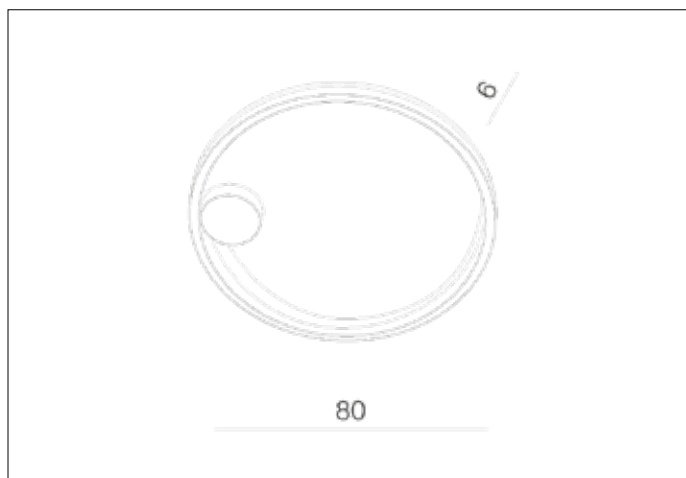

## Dimensions height / width / length [cm] Product Specifications

Product	6 x 80 x 80
Mounting inlet:	N/A x N/A x N/A
Ceiling base:	4 x 25 x 25
Shades	4 x 80 x N/A

Line	DECORATIVE
Type	Top
Type of track	N/A
Colour	Gold
Material	Aluminium / Frosted glass
Light source	1
Type of socket	LED INTEGRATED
Lumens	N/A
Kelvins	3000
Beam angle	N/A
Dimmable	N/A
CCT	N/A
RGB	N/A
RA	? 80
App remote control	N/A
Remote control	N/A
Voltage	230V
Power	50W
Switch location	N/A
Protection class	IP20
Tilt	N/A
Rotation	N/A

## Shipping info height / width / length [cm]

BOX 1:	13 x 87 x 87
BOX 2:	N/A x N/A x N/A
BOX 3:	N/A x N/A x N/A
Net weight [kg]	4,6
Gross weight [kg]	5,1