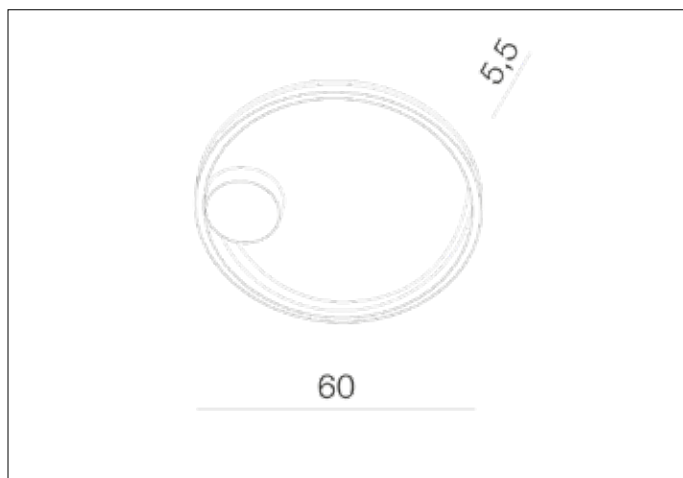

AZzardo[®]
 LIGHTING

 HALO 60 BK
 AZ4701, EAN 5901238447016

Dimensions height / width / length [cm] **Product Specifications**

Product	5,5 x 60 x 60
Mounting inlet:	N/A x N/A x N/A
Ceiling base:	4 x 20 x 20
Shades	4 x 60 x N/A

Line	DECORATIVE
Type	Top
Type of track	N/A
Colour	Black
Material	Aluminium / Frosted glass
Light source	1
Type of socket	LED INTEGRATED
Lumens	N/A
Kelvins	3000
Beam angle	N/A
Dimmable	N/A
CCT	N/A
RGB	N/A
RA	? 80
App remote control	N/A
Remote control	N/A
Voltage	230V
Power	40W
Switch location	N/A
Protection class	IP20
Tilt	N/A
Rotation	N/A

Shipping info height / width / length [cm]

BOX 1:	13 x 67 x 67
BOX 2:	N/A x N/A x N/A
BOX 3:	N/A x N/A x N/A
Net weight [kg]	3
Gross weight [kg]	3,3

Energy efficiency

 Azzardo Sp. z o.o.
 ul. Strzeszyńska 33 60-479 Poznań,
 NIP: 929-185-75-07