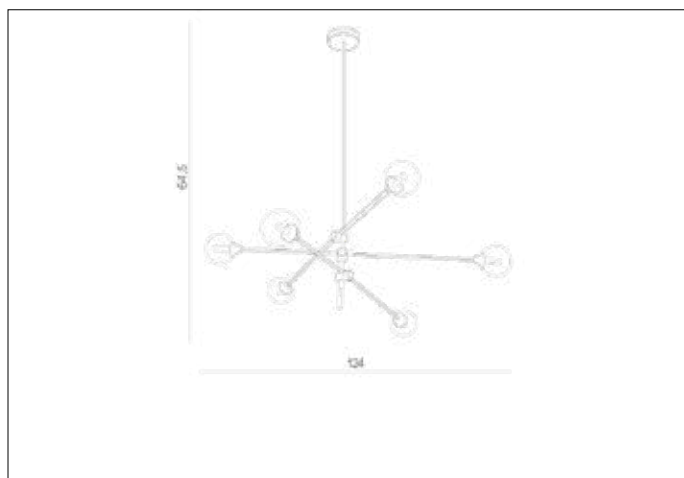

**AZzardo**<sup>®</sup>  
LIGHTING

SOLEN 6 BK/GO  
AZ4700, EAN 5901238447009

## Dimensions height / width / length [cm] Product Specifications

Product	64,5 x 124 x 12
Mounting inlet:	N/A x N/A x N/A
Ceiling base:	2,5 x 12 x N/A
Shades	12 x 13,5 x N/A

Line	DECORATIVE
Type	Pendant
Type of track	N/A
Colour	Black / Gold
Material	Metal / Glass
Light source	6
Type of socket	G9
Lumens	N/A
Kelvins	N/A
Beam angle	N/A
Dimmable	N/A
CCT	N/A
RGB	N/A
RA	N/A
App remote control	N/A
Remote control	N/A
Voltage	230V
Power	max LED 36W
Switch location	N/A
Protection class	IP20
Tilt	90°
Rotation	360°

## Shipping info height / width / length [cm]

BOX 1:	20 x 114 x 38
BOX 2:	N/A x N/A x N/A
BOX 3:	N/A x N/A x N/A
Net weight [kg]	3,1
Gross weight [kg]	3,4