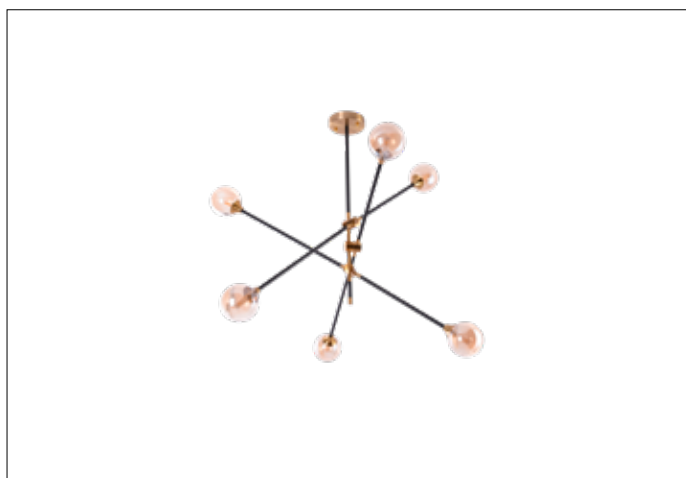

**AZzardo**<sup>®</sup>  
LIGHTING

SOLEN 6 BK/GO  
AZ4700, EAN 5901238447009

## Dimensions height / width / length [cm] Product Specifications

Product	64,5 x 124 x 12
Mounting inlet:	N/A x N/A x N/A
Ceiling base:	2,5 x 12 x N/A
Shades	12 x 13,5 x N/A

Line	DECORATIVE
Type	Pendant
Type of track	N/A
Colour	Black / Gold
Material	Metal / Glass
Light source	6
Type of socket	G9
Lumens	N/A
Kelvins	N/A
Beam angle	N/A
Dimmable	N/A
CCT	N/A
RGB	N/A
RA	N/A
App remote control	N/A
Remote control	N/A
Voltage	230V
Power	max LED 36W
Switch location	N/A
Protection class	IP20
Tilt	90°
Rotation	360°