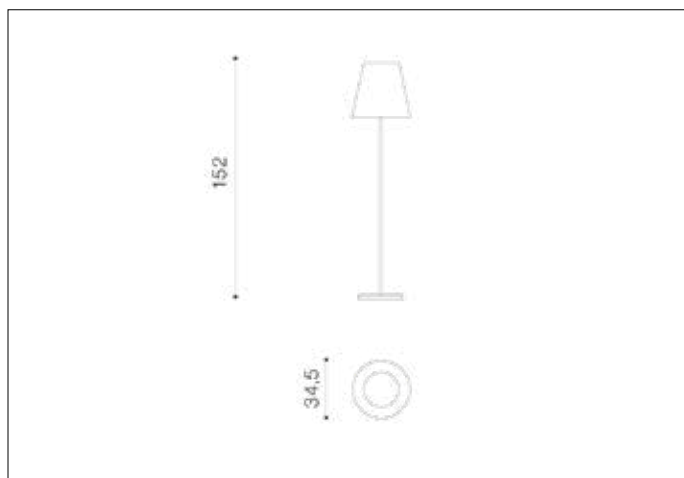

**AZzardo**<sup>®</sup>  
LIGHTING

HAVANA FLOOR WH  
AZ4663, EAN 5901238446637

## Dimensions height / width / length [cm] Product Specifications

Product	152 x 34,5 x N/A
Mounting inlet:	N/A x N/A x N/A
Ceiling base:	N/A x N/A x N/A
Shades	N/A x N/A x N/A

Line	DECORATIVE
Type	Floor
Type of track	N/A
Colour	White / White
Material	Metal / PC / Concrete
Light source	1
Type of socket	E27
Lumens	N/A
Kelvins	N/A
Beam angle	N/A
Dimmable	N/A
CCT	N/A
RGB	N/A
RA	N/A
App remote control	N/A
Remote control	N/A
Voltage	230V
Power	max LED 25W
Switch location	Under the holder
Protection class	IP44
Tilt	N/A
Rotation	N/A

## Shipping info height / width / length [cm]

BOX 1:	39 x 36 x 36
BOX 2:	N/A x N/A x N/A
BOX 3:	N/A x N/A x N/A
Net weight [kg]	7
Gross weight [kg]	7,8