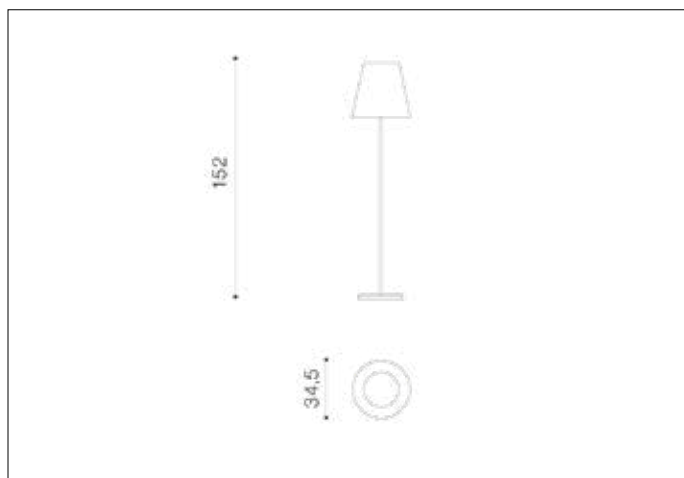

AZzardo[®]
LIGHTING

HAVANA FLOOR BK
AZ4662, EAN 5901238446620

Dimensions height / width / length [cm] Product Specifications

Product	152 x 34,5 x N/A
Mounting inlet:	N/A x N/A x N/A
Ceiling base:	N/A x N/A x N/A
Shades	N/A x N/A x N/A

Line	DECORATIVE
Type	Floor
Type of track	N/A
Colour	White / Black
Material	Metal / PC / Concrete
Light source	1
Type of socket	E27
Lumens	N/A
Kelvins	N/A
Beam angle	N/A
Dimmable	N/A
CCT	N/A
RGB	N/A
RA	N/A
App remote control	N/A
Remote control	N/A
Voltage	230V
Power	max LED 25W
Switch location	Under the holder
Protection class	IP44
Tilt	N/A
Rotation	N/A

Shipping info height / width / length [cm]

BOX 1:	39 x 36 x 36
BOX 2:	N/A x N/A x N/A
BOX 3:	N/A x N/A x N/A
Net weight [kg]	7
Gross weight [kg]	7,8

Energy efficiency

Azzardo Sp. z o.o.
ul. Strzeszyńska 33 60-479 Poznań,
NIP: 929-185-75-07