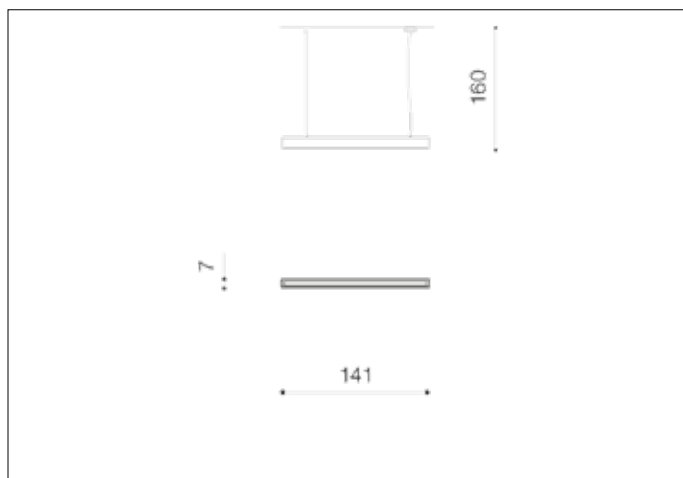

AZzardo[®]
LIGHTING

LINNEA 140 PENDANT CCT WH
AZ4572, EAN 5901238445722

Dimensions height / width / length [cm] Product Specifications

Product	160 x 141 x 7
Mounting inlet:	N/A x N/A x N/A
Ceiling base:	2 x 7 x N/A
Shades	7 x 141 x 4,3

Shipping info height / width / length [cm]

BOX 1:	12 x 153 x 8
BOX 2:	N/A x N/A x N/A
BOX 3:	N/A x N/A x N/A
Net weight [kg]	2,5
Gross weight [kg]	2,8

Energy efficiency

Azzardo Sp. z o.o.
ul. Strzeszyńska 33 60-479 Poznań,
NIP: 929-185-75-07

www.azzardolighting.com

Line	TECHNICAL
Type	Pendant
Type of track	N/A
Colour	White
Material	PC / Metal / Acryl
Light source	1
Type of socket	LED INTEGRATED
Lumens	N/A
Kelvins	3000 ~ 4000 ~ 6000
Beam angle	N/A
Dimmable	N/A
CCT	YES
RGB	N/A
RA	? 80
App remote control	N/A
Remote control	N/A
Voltage	230V
Power	54W
Switch location	N/A
Protection class	IP20
Tilt	N/A
Rotation	N/A