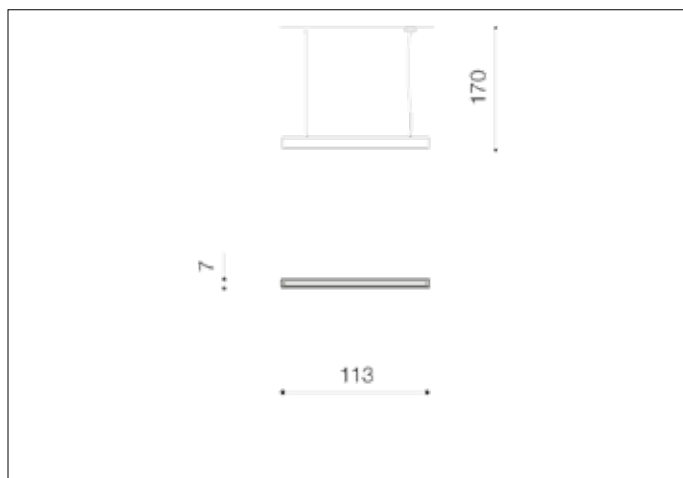

AZzardo[®]
LIGHTING

LINNEA 112 PENDANT CCT BK
AZ4569, EAN 5901238445692

Dimensions height / width / length [cm] Product Specifications

Product	170 x 113 x 7
Mounting inlet:	N/A x N/A x N/A
Ceiling base:	2 x 7 x N/A
Shades	7 x 113 x 4,3

Shipping info height / width / length [cm]

BOX 1:	12 x 125 x 8
BOX 2:	N/A x N/A x N/A
BOX 3:	N/A x N/A x N/A
Net weight [kg]	2
Gross weight [kg]	2,3

Energy efficiency

Azzardo Sp. z o.o.
ul. Strzeszyńska 33 60-479 Poznań,
NIP: 929-185-75-07