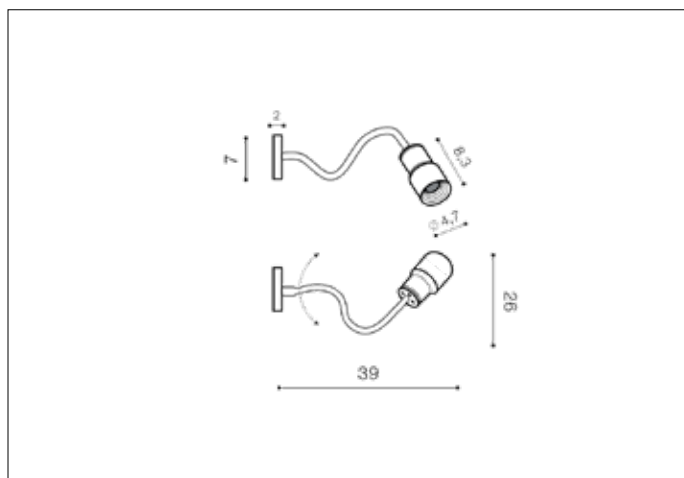

## Dimensions height / width / length [cm] Product Specifications

Product	39 x 26 x N/A
Mounting inlet:	N/A x N/A x N/A
Ceiling base:	2 x 7 x N/A
Shades	8,3 x 4,7 x N/A

Line	DECORATIVE
Type	Wall / Spotlight
Type of track	N/A
Colour	White
Material	Metal / Gum
Light source	1
Type of socket	LED INTEGRATED
Lumens	400
Kelvins	3000
Beam angle	15° ~ 70°
Dimmable	N/A
CCT	N/A
RGB	N/A
RA	? 80
App remote control	N/A
Remote control	N/A
Voltage	230V
Power	5W
Switch location	N/A
Protection class	IP20
Tilt	270°
Rotation	350°

## Shipping info height / width / length [cm]

BOX 1:	41 x 8 x 8
BOX 2:	N/A x N/A x N/A
BOX 3:	N/A x N/A x N/A
Net weight [kg]	0,34
Gross weight [kg]	0,38