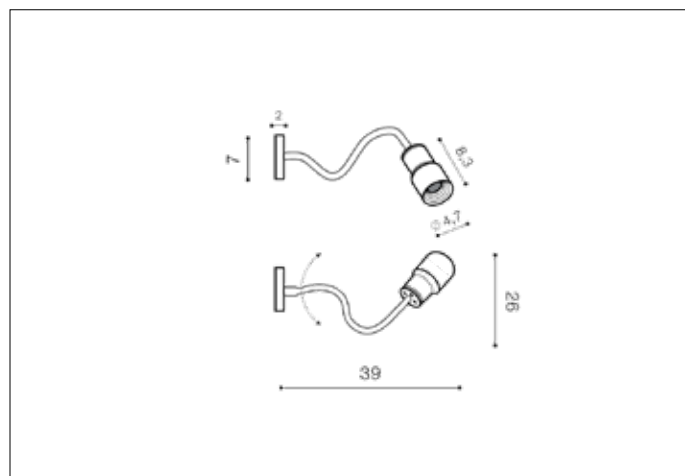

## Dimensions height / width / length [cm] Product Specifications

Product	39 x 26 x N/A
Mounting inlet:	N/A x N/A x N/A
Ceiling base:	2 x 7 x N/A
Shades	8,3 x 4,7 x N/A

Line	DECORATIVE
Type	Wall / Spotlight
Type of track	N/A
Colour	Black
Material	Metal / Gum
Light source	1
Type of socket	LED INTEGRATED
Lumens	400
Kelvins	3000
Beam angle	15° ~ 70°
Dimmable	N/A
CCT	N/A
RGB	N/A
RA	? 80
App remote control	N/A
Remote control	N/A
Voltage	230V
Power	5W
Switch location	N/A
Protection class	IP20
Tilt	270°
Rotation	350°

## Shipping info height / width / length [cm]

BOX 1:	41 x 8 x 8
BOX 2:	N/A x N/A x N/A
BOX 3:	N/A x N/A x N/A
Net weight [kg]	0,34
Gross weight [kg]	0,38