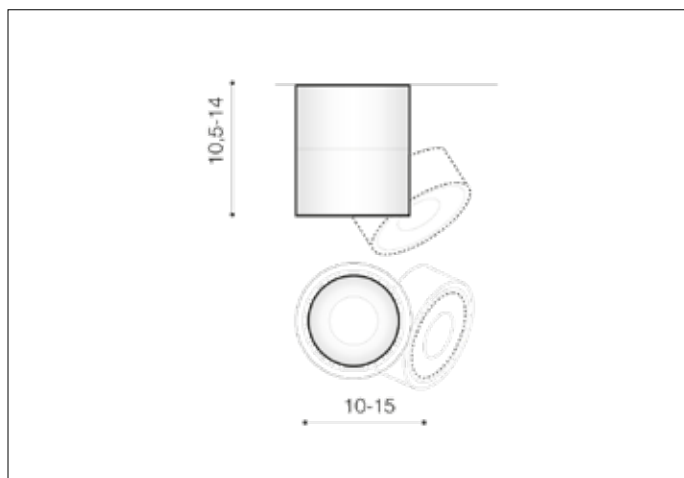

AZzardo[®]
LIGHTING

COSTA 4000K WH
AZ4554, EAN 5901238445548

Dimensions height / width / length [cm] Product Specifications

Product	10,5 ~ 14 x 10 ~ 15 x 10
Mounting inlet:	N/A x N/A x N/A
Ceiling base:	4,8 x 10 x N/A
Shades	5,5 x 10 x N/A

Shipping info height / width / length [cm]

BOX 1:	11 x 10,5 x 10,5
BOX 2:	N/A x N/A x N/A
BOX 3:	N/A x N/A x N/A
Net weight [kg]	0,48
Gross weight [kg]	0,53

Energy efficiency

Azzardo Sp. z o.o.
ul. Strzeszyńska 33 60-479 Poznań,
NIP: 929-185-75-07

www.azzardolighting.com

Line	TECHNICAL
Type	Spotlight
Type of track	N/A
Colour	White
Material	Metal
Light source	1
Type of socket	LED INTEGRATED
Lumens	N/A
Kelvins	4000
Beam angle	24°
Dimmable	N/A
CCT	N/A
RGB	N/A
RA	? 80
App remote control	N/A
Remote control	N/A
Voltage	230V
Power	13,4W
Switch location	N/A
Protection class	IP20
Tilt	90°
Rotation	350°