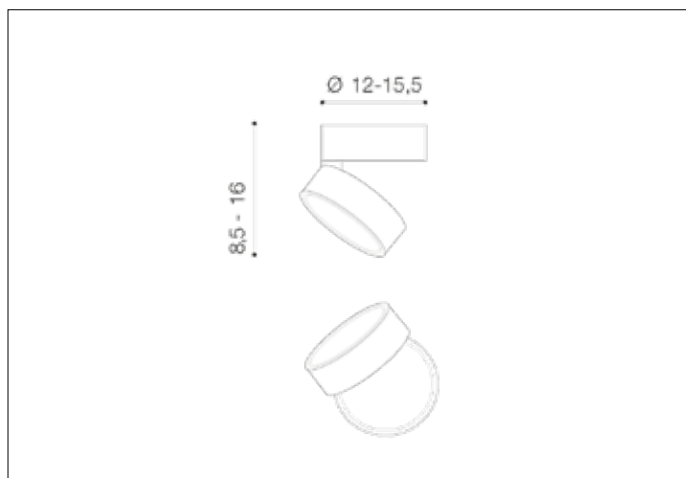

AZzardo[®]
LIGHTING

MONA 18W 3000K WH
AZ4546, EAN 5901238445463

Dimensions height / width / length [cm] Product Specifications

Product	8,5 ~ 16 x 12 ~ 15,5 x 12 ~ 15,5
Mounting inlet:	N/A x N/A x N/A
Ceiling base:	N/A x N/A x N/A
Shades	3,9 x 12 x N/A

Shipping info height / width / length [cm]

BOX 1:	15 x 15 x 15
BOX 2:	N/A x N/A x N/A
BOX 3:	N/A x N/A x N/A
Net weight [kg]	0,64
Gross weight [kg]	0,76

Energy efficiency

Azzardo Sp. z o.o.
ul. Strzeszyńska 33 60-479 Poznań,
NIP: 929-185-75-07

www.azzardolighting.com

Line	TECHNICAL
Type	Exposed Downlight
Type of track	N/A
Colour	White
Material	Metal / Acryl
Light source	1
Type of socket	LED INTEGRATED
Lumens	N/A
Kelvins	3000
Beam angle	120°
Dimmable	N/A
CCT	N/A
RGB	N/A
RA	? 80
App remote control	N/A
Remote control	N/A
Voltage	230V
Power	18W
Switch location	N/A
Protection class	IP20
Tilt	90°
Rotation	350°