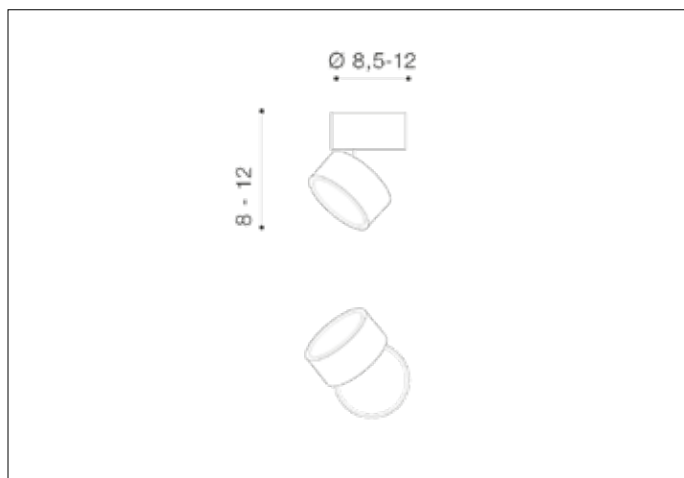

AZzardo[®]
LIGHTING

MONA 12W 4000K WH
AZ4540, EAN 5901238445401

Dimensions height / width / length [cm] Product Specifications

Product	8 ~ 12 x 8,5 ~ 12 x 8,5 ~ 12
Mounting inlet:	N/A x N/A x N/A
Ceiling base:	N/A x N/A x N/A
Shades	8 ~ 3,7 x 12 x N/A

Line	TECHNICAL
Type	Exposed Downlight
Type of track	N/A
Colour	White
Material	Metal / Acryl
Light source	1
Type of socket	LED INTEGRATED
Lumens	N/A
Kelvins	4000
Beam angle	120°
Dimmable	N/A
CCT	N/A
RGB	N/A
RA	? 80
App remote control	N/A
Remote control	N/A
Voltage	230V
Power	12W
Switch location	N/A
Protection class	IP20
Tilt	90°
Rotation	350°

Shipping info height / width / length [cm]

BOX 1:	9 x 9 x 9
BOX 2:	N/A x N/A x N/A
BOX 3:	N/A x N/A x N/A
Net weight [kg]	0,35
Gross weight [kg]	0,4

Energy efficiency

Azzardo Sp. z o.o.
ul. Strzeszyńska 33 60-479 Poznań,
NIP: 929-185-75-07