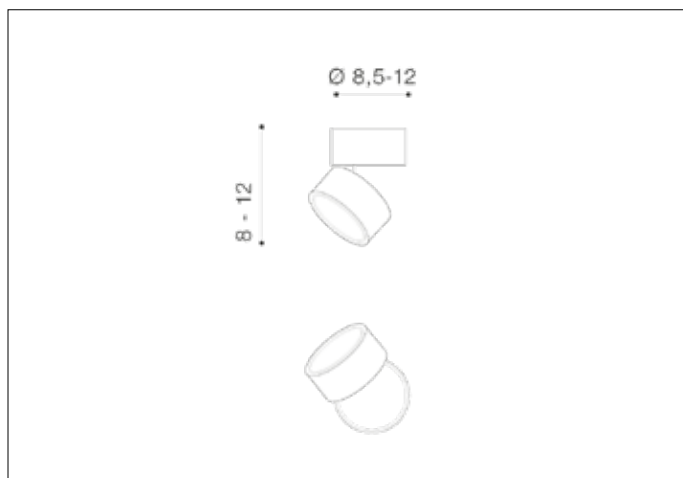

AZzardo[®]
LIGHTING

MONA 12W 3000K WH
AZ4538, EAN 5901238445388

Dimensions height / width / length [cm] Product Specifications

Product	8 ~ 12 x 8,5 ~ 12 x 8,5 ~ 12
Mounting inlet:	N/A x N/A x N/A
Ceiling base:	N/A x N/A x N/A
Shades	8 ~ 3,7 x 12 x N/A

Shipping info height / width / length [cm]

BOX 1:	9 x 9 x 9
BOX 2:	N/A x N/A x N/A
BOX 3:	N/A x N/A x N/A
Net weight [kg]	0,35
Gross weight [kg]	0,4

Energy efficiency

Azzardo Sp. z o.o.
ul. Strzeszyńska 33 60-479 Poznań,
NIP: 929-185-75-07

www.azzardolighting.com

Line	TECHNICAL
Type	Exposed Downlight
Type of track	N/A
Colour	White
Material	Metal / Acryl
Light source	1
Type of socket	LED INTEGRATED
Lumens	840
Kelvins	3000
Beam angle	120°
Dimmable	N/A
CCT	N/A
RGB	N/A
RA	? 80
App remote control	N/A
Remote control	N/A
Voltage	230V
Power	12W
Switch location	N/A
Protection class	IP20
Tilt	90°
Rotation	350°