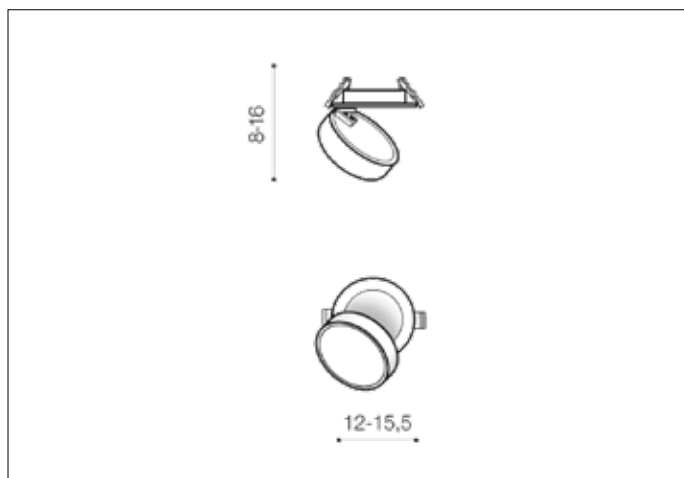

AZzardo[®]
LIGHTING

MONA SPOT 18W 3000K WH
AZ4536, EAN 5901238445364

Dimensions height / width / length [cm] Product Specifications

Product	8 ~ 16 x 12 ~ 15,5 x 12 ~ 15,5
Mounting inlet:	1,8 x 9 x N/A
Ceiling base:	N/A x N/A x N/A
Shades	3,8 x 12 x N/A

Line	TECHNICAL
Type	Downlight
Type of track	N/A
Colour	White
Material	Metal / Acryl
Light source	1
Type of socket	LED INTEGRATED
Lumens	1260
Kelvins	3000
Beam angle	120°
Dimmable	N/A
CCT	N/A
RGB	N/A
RA	? 80
App remote control	N/A
Remote control	N/A
Voltage	230V
Power	18W
Switch location	N/A
Protection class	IP20
Tilt	90°
Rotation	350°

Shipping info height / width / length [cm]

BOX 1:	15 x 15 x 15
BOX 2:	N/A x N/A x N/A
BOX 3:	N/A x N/A x N/A
Net weight [kg]	0,58
Gross weight [kg]	0,7

Energy efficiency

Azzardo Sp. z o.o.
ul. Strzeszyńska 33 60-479 Poznań,
NIP: 929-185-75-07