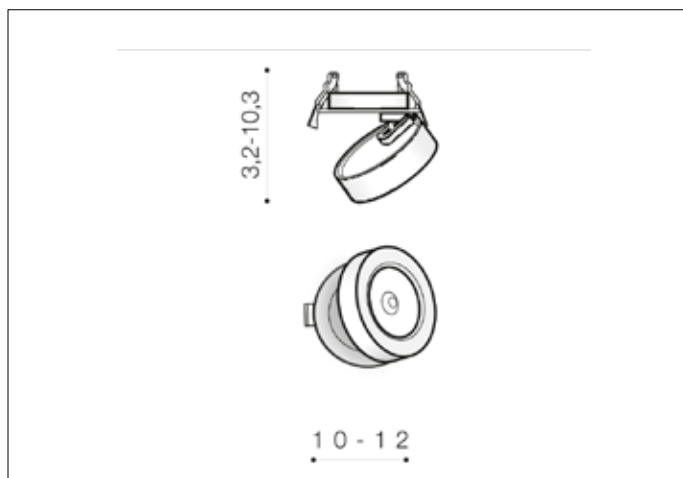

AZzardo[®]
 LIGHTING

 FRIDA 12W 4000K WH
 AZ4530, EAN 5901238445302

Dimensions height / width / length [cm] **Product Specifications**

Product	3,2 ~ 10,3 x 10 ~ 12 x 10
Mounting inlet:	3,5 x 7,7 x N/A
Ceiling base:	N/A x N/A x N/A
Shades	2,3 x 10 x N/A

Shipping info height / width / length [cm]

BOX 1:	9 x 10 x 10
BOX 2:	N/A x N/A x N/A
BOX 3:	N/A x N/A x N/A
Net weight [kg]	0,34
Gross weight [kg]	0,39

Energy efficiency

Azzardo Sp. z o.o.
 ul. Strzeszyńska 33 60-479 Poznań,
 NIP: 929-185-75-07

www.azzardolighting.com

Line	TECHNICAL
Type	Downlight
Type of track	N/A
Colour	White
Material	Metal / Glass
Light source	1
Type of socket	LED INTEGRATED
Lumens	960
Kelvins	4000
Beam angle	36°
Dimmable	N/A
CCT	N/A
RGB	N/A
RA	? 80
App remote control	N/A
Remote control	N/A
Voltage	230V
Power	12W
Switch location	N/A
Protection class	IP20
Tilt	90°
Rotation	350°