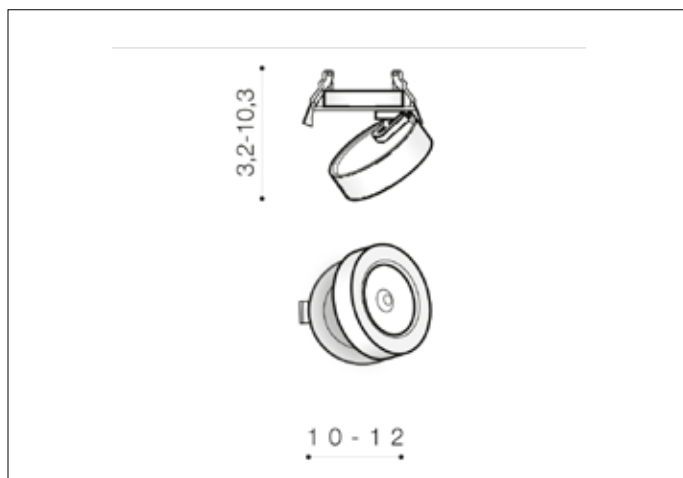

AZzardo[®]
LIGHTING

FRIDA 12W 4000K BK
AZ4528, EAN 5901238445289

Dimensions height / width / length [cm] Product Specifications

Product	3,2 ~ 10,3 x 10 ~ 12 x 10
Mounting inlet:	3,5 x 7,7 x N/A
Ceiling base:	N/A x N/A x N/A
Shades	2,3 x 10 x N/A

Line	TECHNICAL
Type	Downlight
Type of track	N/A
Colour	Black
Material	Metal / Glass
Light source	1
Type of socket	LED INTEGRATED
Lumens	960
Kelvins	4000
Beam angle	36°
Dimmable	N/A
CCT	N/A
RGB	N/A
RA	? 80
App remote control	N/A
Remote control	N/A
Voltage	230V
Power	12W
Switch location	N/A
Protection class	IP20
Tilt	90°
Rotation	350°

Shipping info height / width / length [cm]

BOX 1:	9 x 10 x 10
BOX 2:	N/A x N/A x N/A
BOX 3:	N/A x N/A x N/A
Net weight [kg]	0,34
Gross weight [kg]	0,39

Energy efficiency

Azzardo Sp. z o.o.
ul. Strzeszyńska 33 60-479 Poznań,
NIP: 929-185-75-07