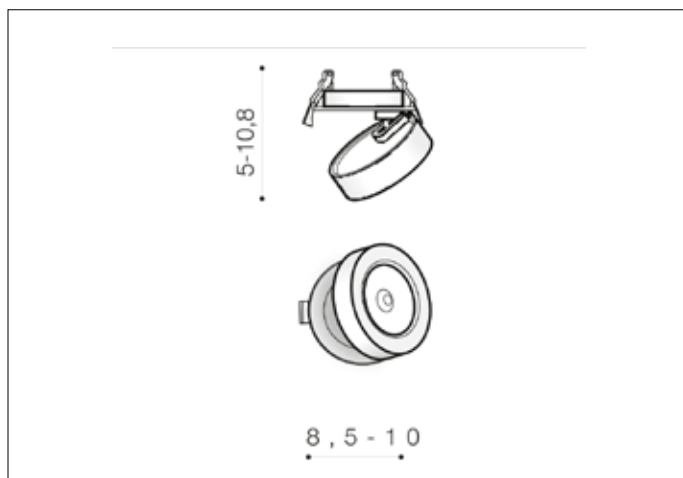

AZzardo[®]
LIGHTING

FRIDA 7W 4000K WH
AZ4526, EAN 5901238445265

Dimensions height / width / length [cm] Product Specifications

Product	5 ~ 10,8 x 8,5 ~ 10 x 8,5
Mounting inlet:	2,3 x 7,2 x N/A
Ceiling base:	N/A x N/A x N/A
Shades	1,8 x 8,5 x N/A

Line	TECHNICAL
Type	Downlight
Type of track	N/A
Colour	White
Material	Metal / Glass
Light source	1
Type of socket	LED INTEGRATED
Lumens	540
Kelvins	4000
Beam angle	36°
Dimmable	N/A
CCT	N/A
RGB	N/A
RA	? 80
App remote control	N/A
Remote control	N/A
Voltage	230V
Power	7W
Switch location	N/A
Protection class	IP20
Tilt	90°
Rotation	350°

Shipping info height / width / length [cm]

BOX 1:	9 x 10 x 10
BOX 2:	N/A x N/A x N/A
BOX 3:	N/A x N/A x N/A
Net weight [kg]	0,2
Gross weight [kg]	0,25

Energy efficiency

Azzardo Sp. z o.o.
ul. Strzeszyńska 33 60-479 Poznań,
NIP: 929-185-75-07