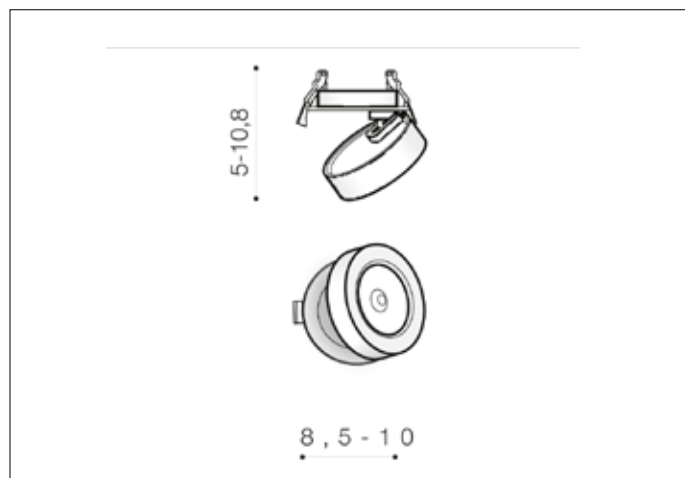

AZzardo[®]
 LIGHTING

 FRIDA 7W 3000K WH
 AZ4525, EAN 5901238445258

Dimensions height / width / length [cm] **Product Specifications**

| | |
|-----------------|---------------------------|
| Product | 5 ~ 10,8 x 8,5 ~ 10 x 8,5 |
| Mounting inlet: | 2,3 x 7,2 x N/A |
| Ceiling base: | N/A x N/A x N/A |
| Shades | 1,8 x 8,5 x N/A |

Shipping info height / width / length [cm]

| | |
|-------------------|-----------------|
| BOX 1: | 9 x 10 x 10 |
| BOX 2: | N/A x N/A x N/A |
| BOX 3: | N/A x N/A x N/A |
| Net weight [kg] | 0,2 |
| Gross weight [kg] | 0,25 |

Energy efficiency

Azzardo Sp. z o.o.
 ul. Strzeszyńska 33 60-479 Poznań,
 NIP: 929-185-75-07

www.azzardolighting.com

| | |
|--------------------|----------------|
| Line | TECHNICAL |
| Type | Downlight |
| Type of track | N/A |
| Colour | White |
| Material | Metal / Glass |
| Light source | 1 |
| Type of socket | LED INTEGRATED |
| Lumens | 500 |
| Kelvins | 3000 |
| Beam angle | 36° |
| Dimmable | N/A |
| CCT | N/A |
| RGB | N/A |
| RA | ? 80 |
| App remote control | N/A |
| Remote control | N/A |
| Voltage | 230V |
| Power | 7W |
| Switch location | N/A |
| Protection class | IP20 |
| Tilt | 90° |
| Rotation | 350° |