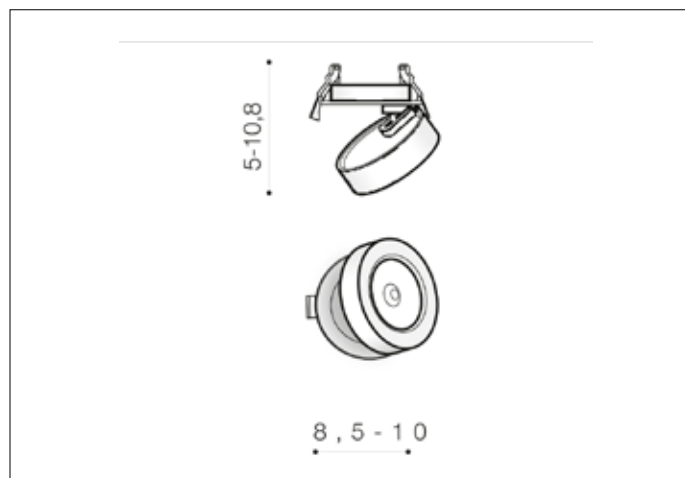

## Dimensions height / width / length [cm] Product Specifications

Product	5 ~ 10,8 x 8,5 ~ 10 x 8,5
Mounting inlet:	2,3 x 7,2 x N/A
Ceiling base:	N/A x N/A x N/A
Shades	1,8 x 8,5 x N/A

## Shipping info height / width / length [cm]

BOX 1:	9 x 10 x 10
BOX 2:	N/A x N/A x N/A
BOX 3:	N/A x N/A x N/A
Net weight [kg]	0,2
Gross weight [kg]	0,25