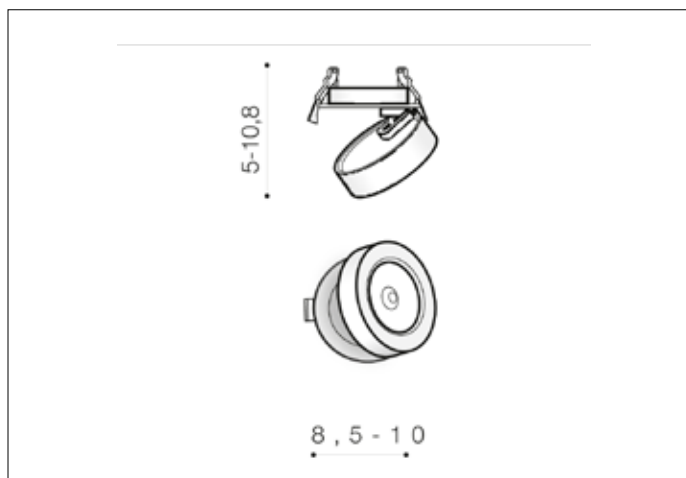

AZzardo[®]
LIGHTING

FRIDA 7W 3000K BK
AZ4523, EAN 5901238445234

Dimensions height / width / length [cm] Product Specifications

Product	5 ~ 10,8 x 8,5 ~ 10 x 8,5
Mounting inlet:	2,3 x 7,2 x N/A
Ceiling base:	N/A x N/A x N/A
Shades	1,8 x 8,5 x N/A

Shipping info height / width / length [cm]

BOX 1:	9 x 10 x 10
BOX 2:	N/A x N/A x N/A
BOX 3:	N/A x N/A x N/A
Net weight [kg]	0,2
Gross weight [kg]	0,25

Energy efficiency

Azzardo Sp. z o.o.
ul. Strzeszyńska 33 60-479 Poznań,
NIP: 929-185-75-07

www.azzardolighting.com

Line	TECHNICAL
Type	Downlight
Type of track	N/A
Colour	Black
Material	Metal / Glass
Light source	1
Type of socket	LED INTEGRATED
Lumens	500
Kelvins	3000
Beam angle	36°
Dimmable	N/A
CCT	N/A
RGB	N/A
RA	? 80
App remote control	N/A
Remote control	N/A
Voltage	230V
Power	7W
Switch location	N/A
Protection class	IP20
Tilt	90°
Rotation	350°