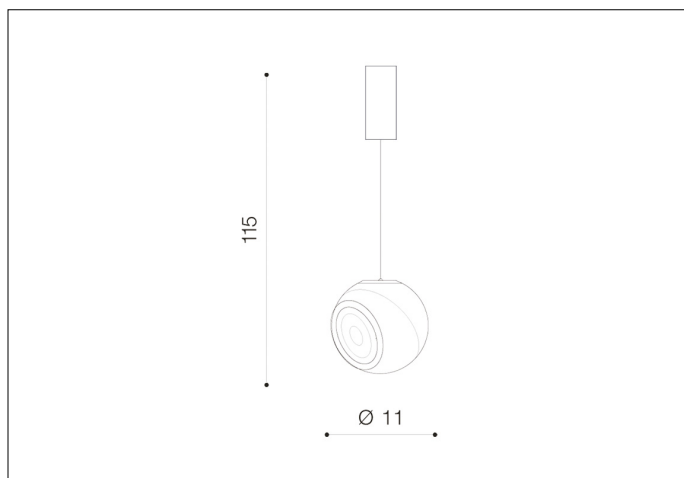

AZzardo[®]
LIGHTING

SKYE PENDANT 3000K WH
AZ4522, EAN 5901238445227

Dimensions high / width / length [cm]

Product	115 x 11 x N/A
Mounting inlet:	N/A x N/A x N/A
Ceiling base:	14,3 x 5,3 x N/A
Shades	9 x 11 x N/A

Shipping info high / width / length [cm]

BOX 1:	17,5 x 21,5 x 13,5
BOX 2:	N/A x N/A x N/A
BOX 3:	N/A x N/A x N/A
Net weight [kg]	1,1
Gross weight [kg]	1,23

Energy efficiency

Azzardo Sp. z o.o.
ul. Strzeszyńska 33 60-479 Poznań,
NIP: 929-185-75-07

www.azzardolighting.com

Product Specifications

Line	DECORATIVE
Type	Pendant
Type of track	N/A
Colour	White
Material	Metal
Light source	1
Type of socket	LED INTEGRATED
Lumens	N/A
Kelvins	3000
Beam angle	N/A
Dimmable	N/A
CCT	N/A
RGB	N/A
RA	? 80
App remote control	N/A
Remote control	N/A
Voltage	230V
Power	12W
Switch location	N/A
Protection class	IP20
Tilt	40°
Rotation	360°