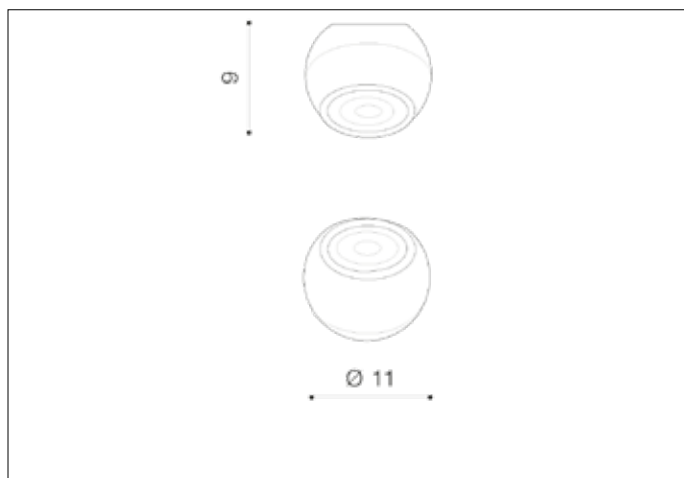

AZzardo[®]
LIGHTING

SKYE 3000K BK
AZ4518, EAN 5901238445180

Dimensions height / width / length [cm] Product Specifications

Product	9 x 11 x N/A
Mounting inlet:	N/A x N/A x N/A
Ceiling base:	N/A x N/A x N/A
Shades	9 x 11 x N/A

Line	TECHNICAL
Type	Spotlight
Type of track	N/A
Colour	Black
Material	Metal
Light source	1
Type of socket	LED INTEGRATED
Lumens	960
Kelvins	3000
Beam angle	60°
Dimmable	N/A
CCT	N/A
RGB	N/A
RA	? 80
App remote control	N/A
Remote control	N/A
Voltage	230V
Power	12W
Switch location	N/A
Protection class	IP20
Tilt	40°
Rotation	360°

Shipping info height / width / length [cm]

BOX 1:	14,5 x 18 x 15
BOX 2:	N/A x N/A x N/A
BOX 3:	N/A x N/A x N/A
Net weight [kg]	0,8
Gross weight [kg]	0,94

Energy efficiency

Azzardo Sp. z o.o.
ul. Strzeszyńska 33 60-479 Poznań,
NIP: 929-185-75-07